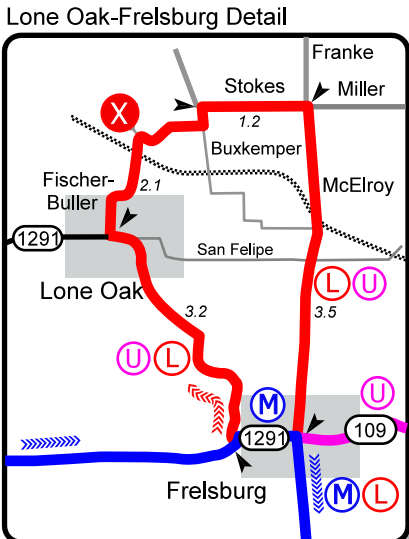

Columbus Ille

| | |
|--------|------------|
| Ultra | 59.9 miles |
| Long | 56.2 miles |
| Medium | 41.3 miles |
| Short | 27.0 miles |

- Known store
- Rest stop
- 9.5 Miles between
- Rough road
- Rail line
- Deluxe rest stop
- Known dog(s)

SAG Drivers
(March 26, 2022 only)
 Mike McCelvey: 281 785-4158
 Margaret Pichon: 713 817-6505
 SAG3:

Club officer in charge: **Randy LeBlanc, 832 453-8287**