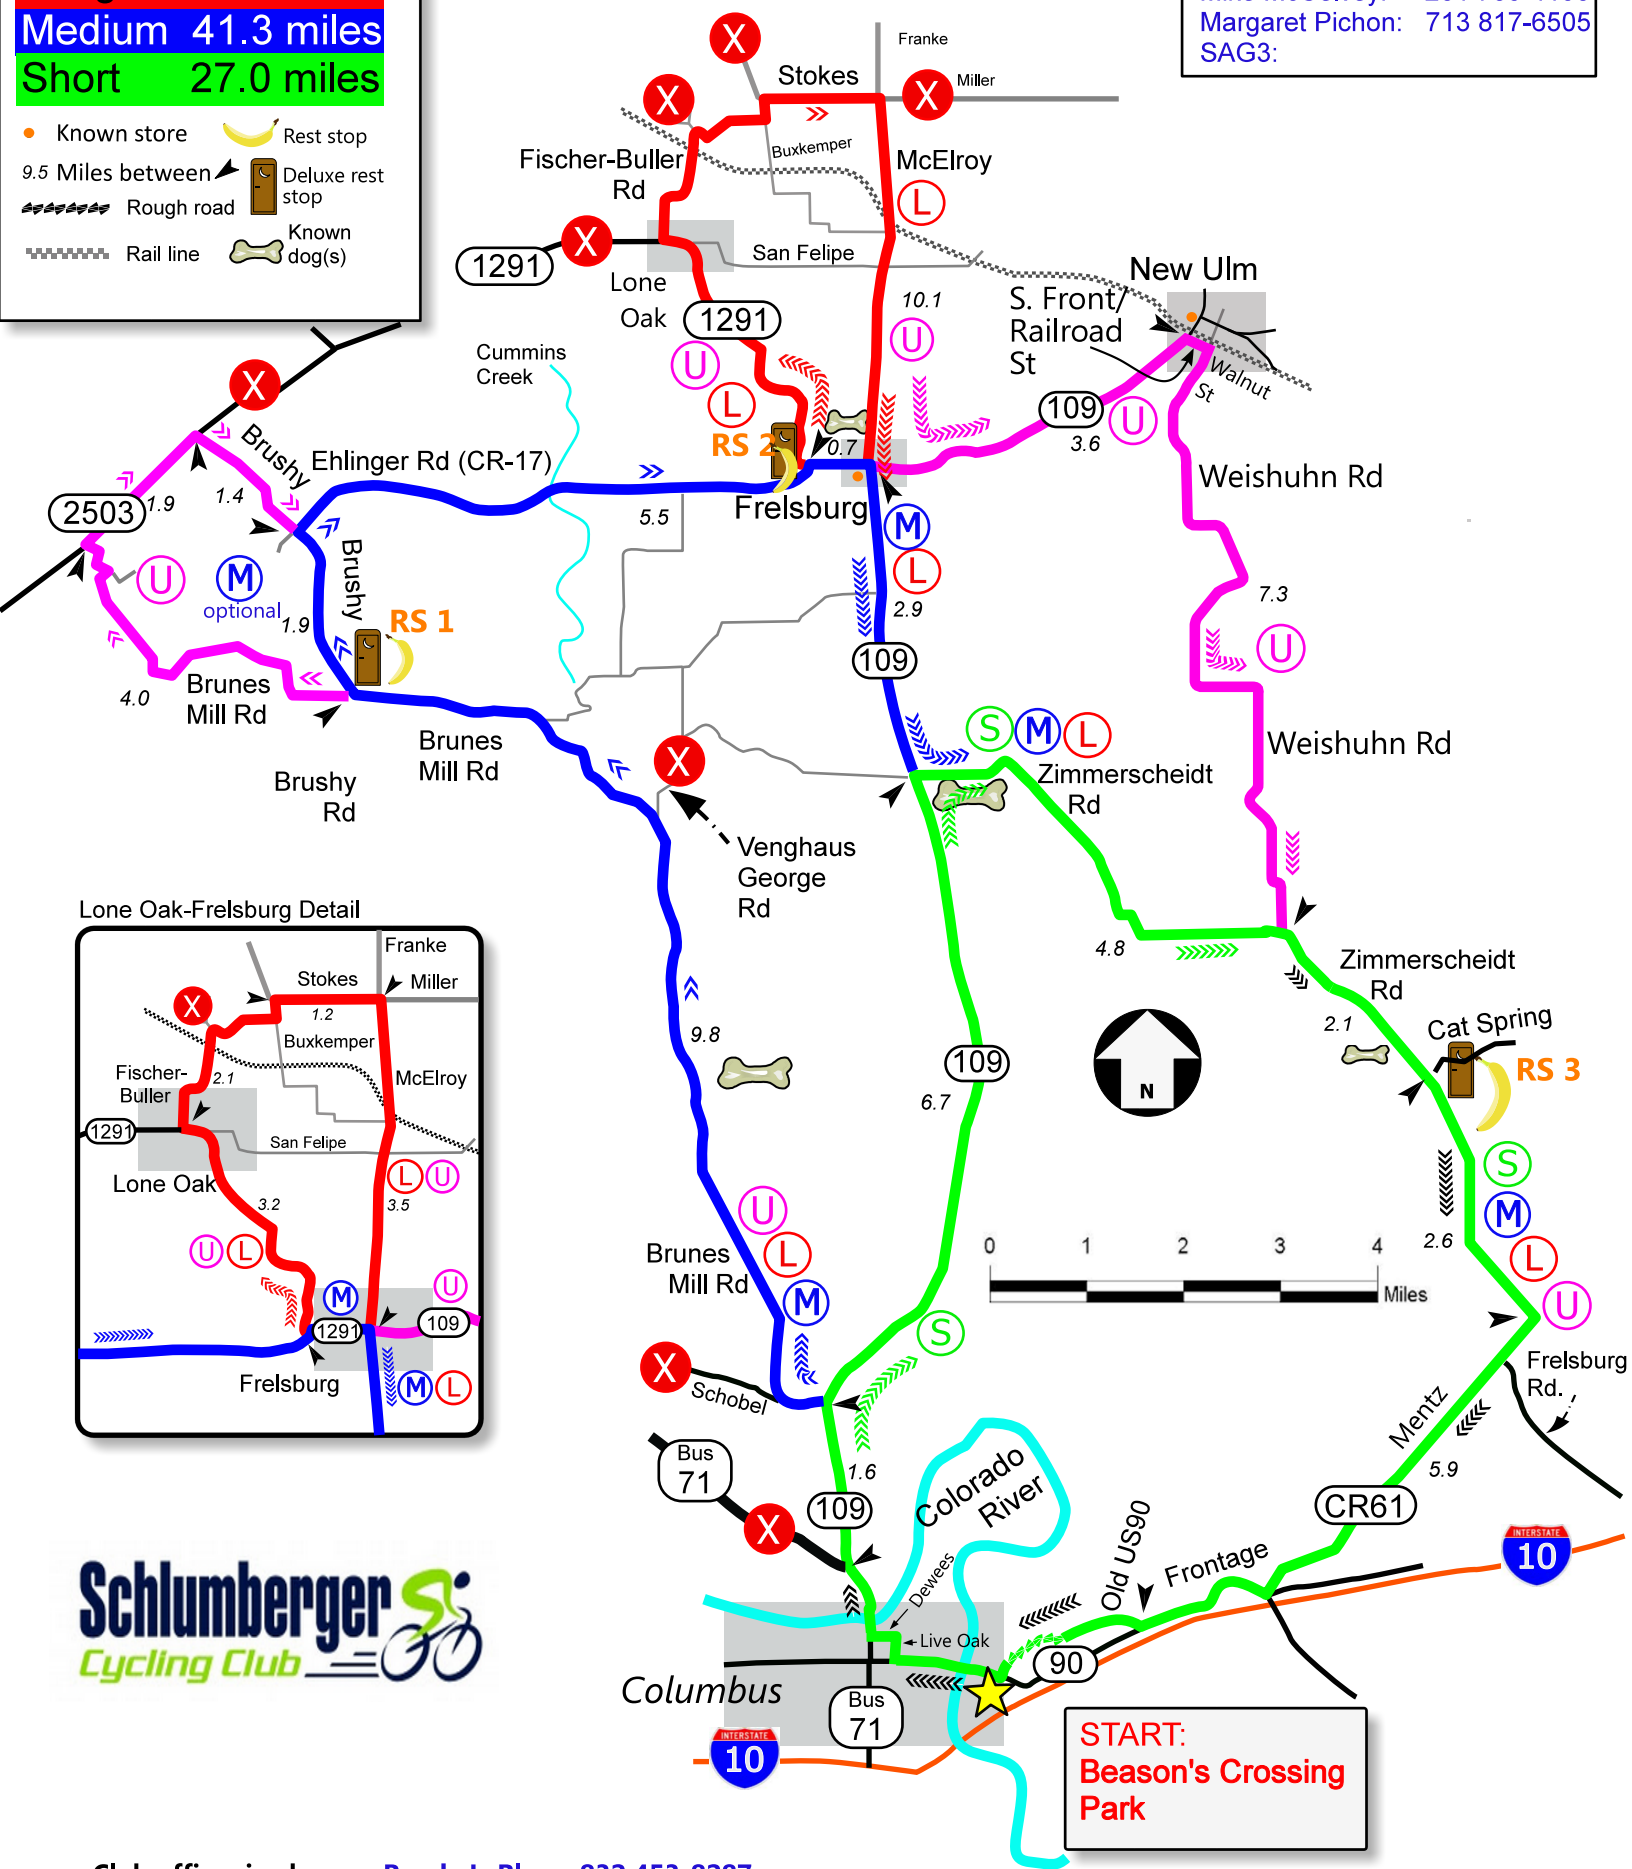

Columbus Ille

| | |
|--------|------------|
| Ultra | 59.9 miles |
| Long | 56.2 miles |
| Medium | 41.3 miles |
| Short | 27.0 miles |

- Known store
- Rest stop
- 9.5 Miles between
- Rough road
- Rail line
- Deluxe rest stop
- Known dog(s)

SAG Drivers
(March 26, 2022 only)
 Mike McCelvey: 281 785-4158
 Margaret Pichon: 713 817-6505
 SAG3:

Club officer in charge: **Randy LeBlanc, 832 453-8287**