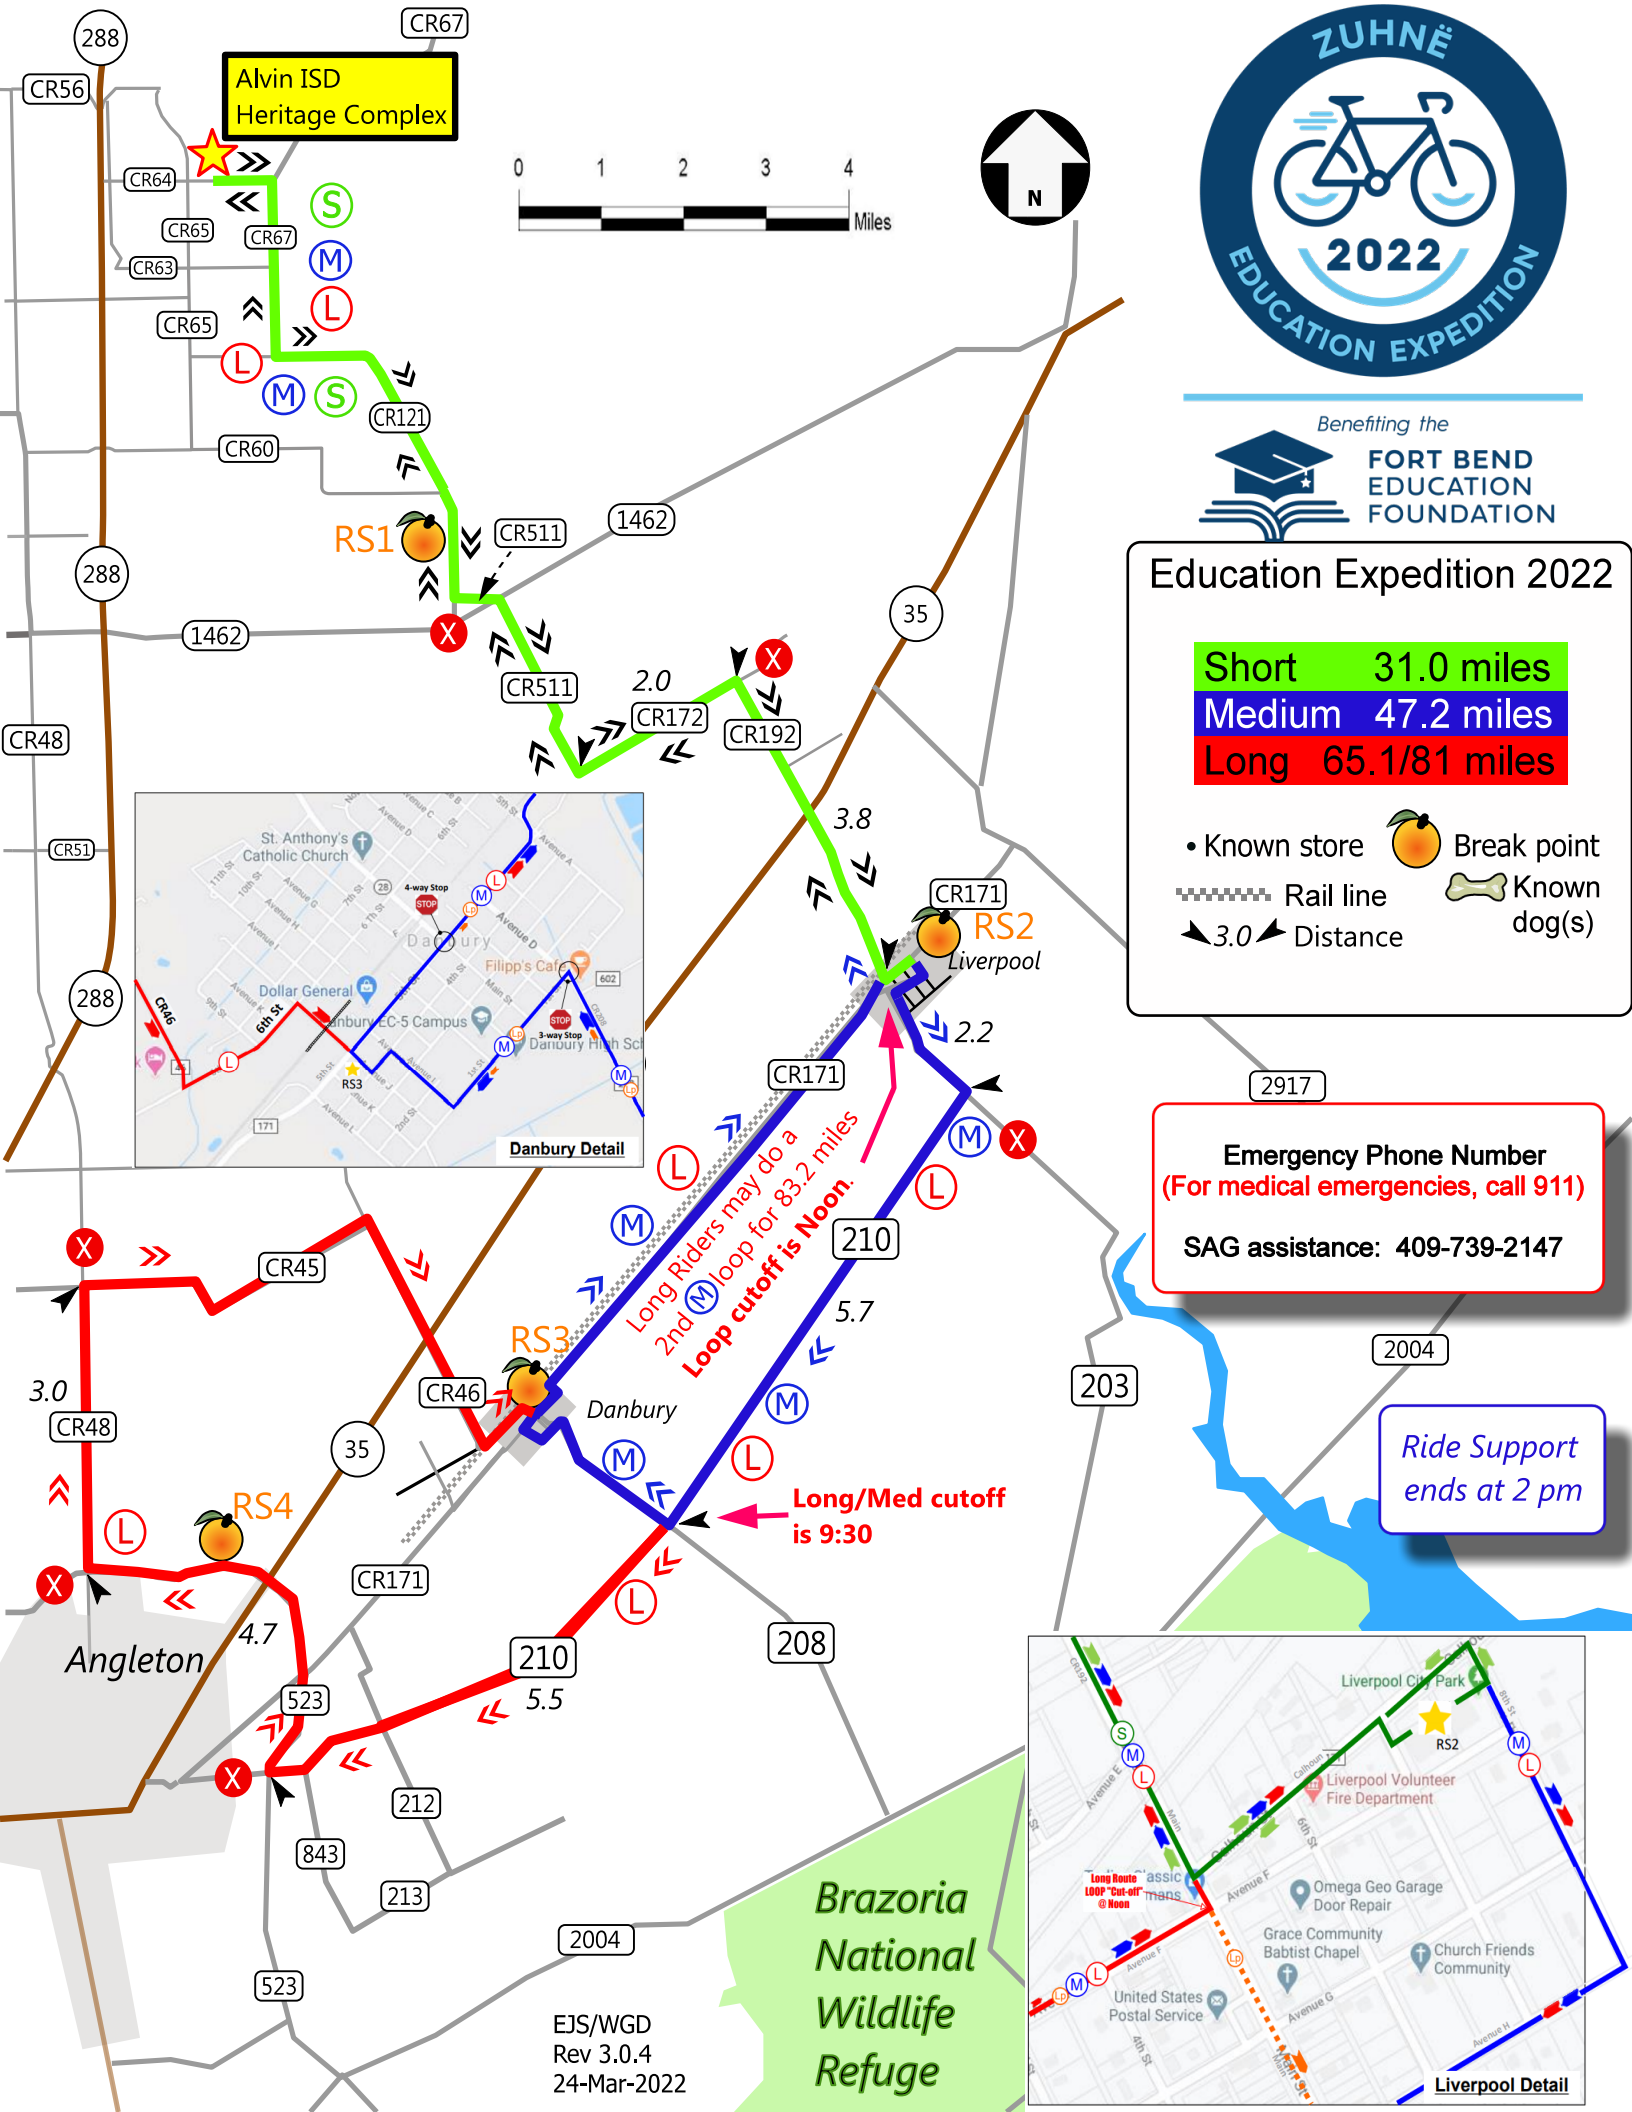

Education Expedition 2022

Short	31.0 miles
Medium	47.2 miles
Long	65.1/81 miles

- Known store Break point
- Rail line
- Known dog(s)
- Distance

Emergency Phone Number
(For medical emergencies, call 911)

SAG assistance: 409-739-2147

Ride Support ends at 2 pm

EJS/WGD
Rev 3.0.4
24-Mar-2022

Brazoria National Wildlife Refuge

Long Riders may do a 2nd (M) loop for 83.2 miles
Loop cutoff is Noon.

Long/Med cutoff is 9:30