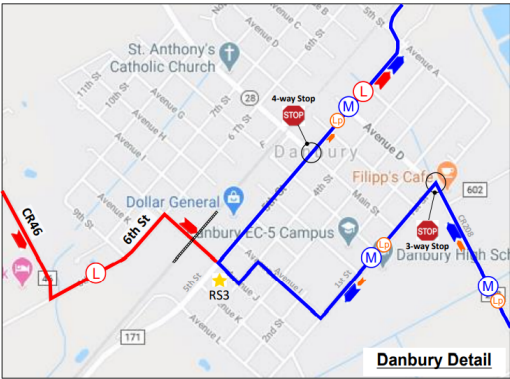

Education Expedition 2022

Short	31.0 miles
Medium	47.2 miles
Long	65.1/81 miles

- Known store Break point
- Rail line
- Known dog(s)
- Distance

Emergency Phone Number
(For medical emergencies, call 911)

SAG assistance: 409-739-2147

Ride Support ends at 2 pm

EJS/WGD
Rev 3.0.4
24-Mar-2022

Brazoria National Wildlife Refuge

Long Riders may do a 2nd (M) loop for 83.2 miles
Loop cutoff is Noon.

Long/Med cutoff is 9:30