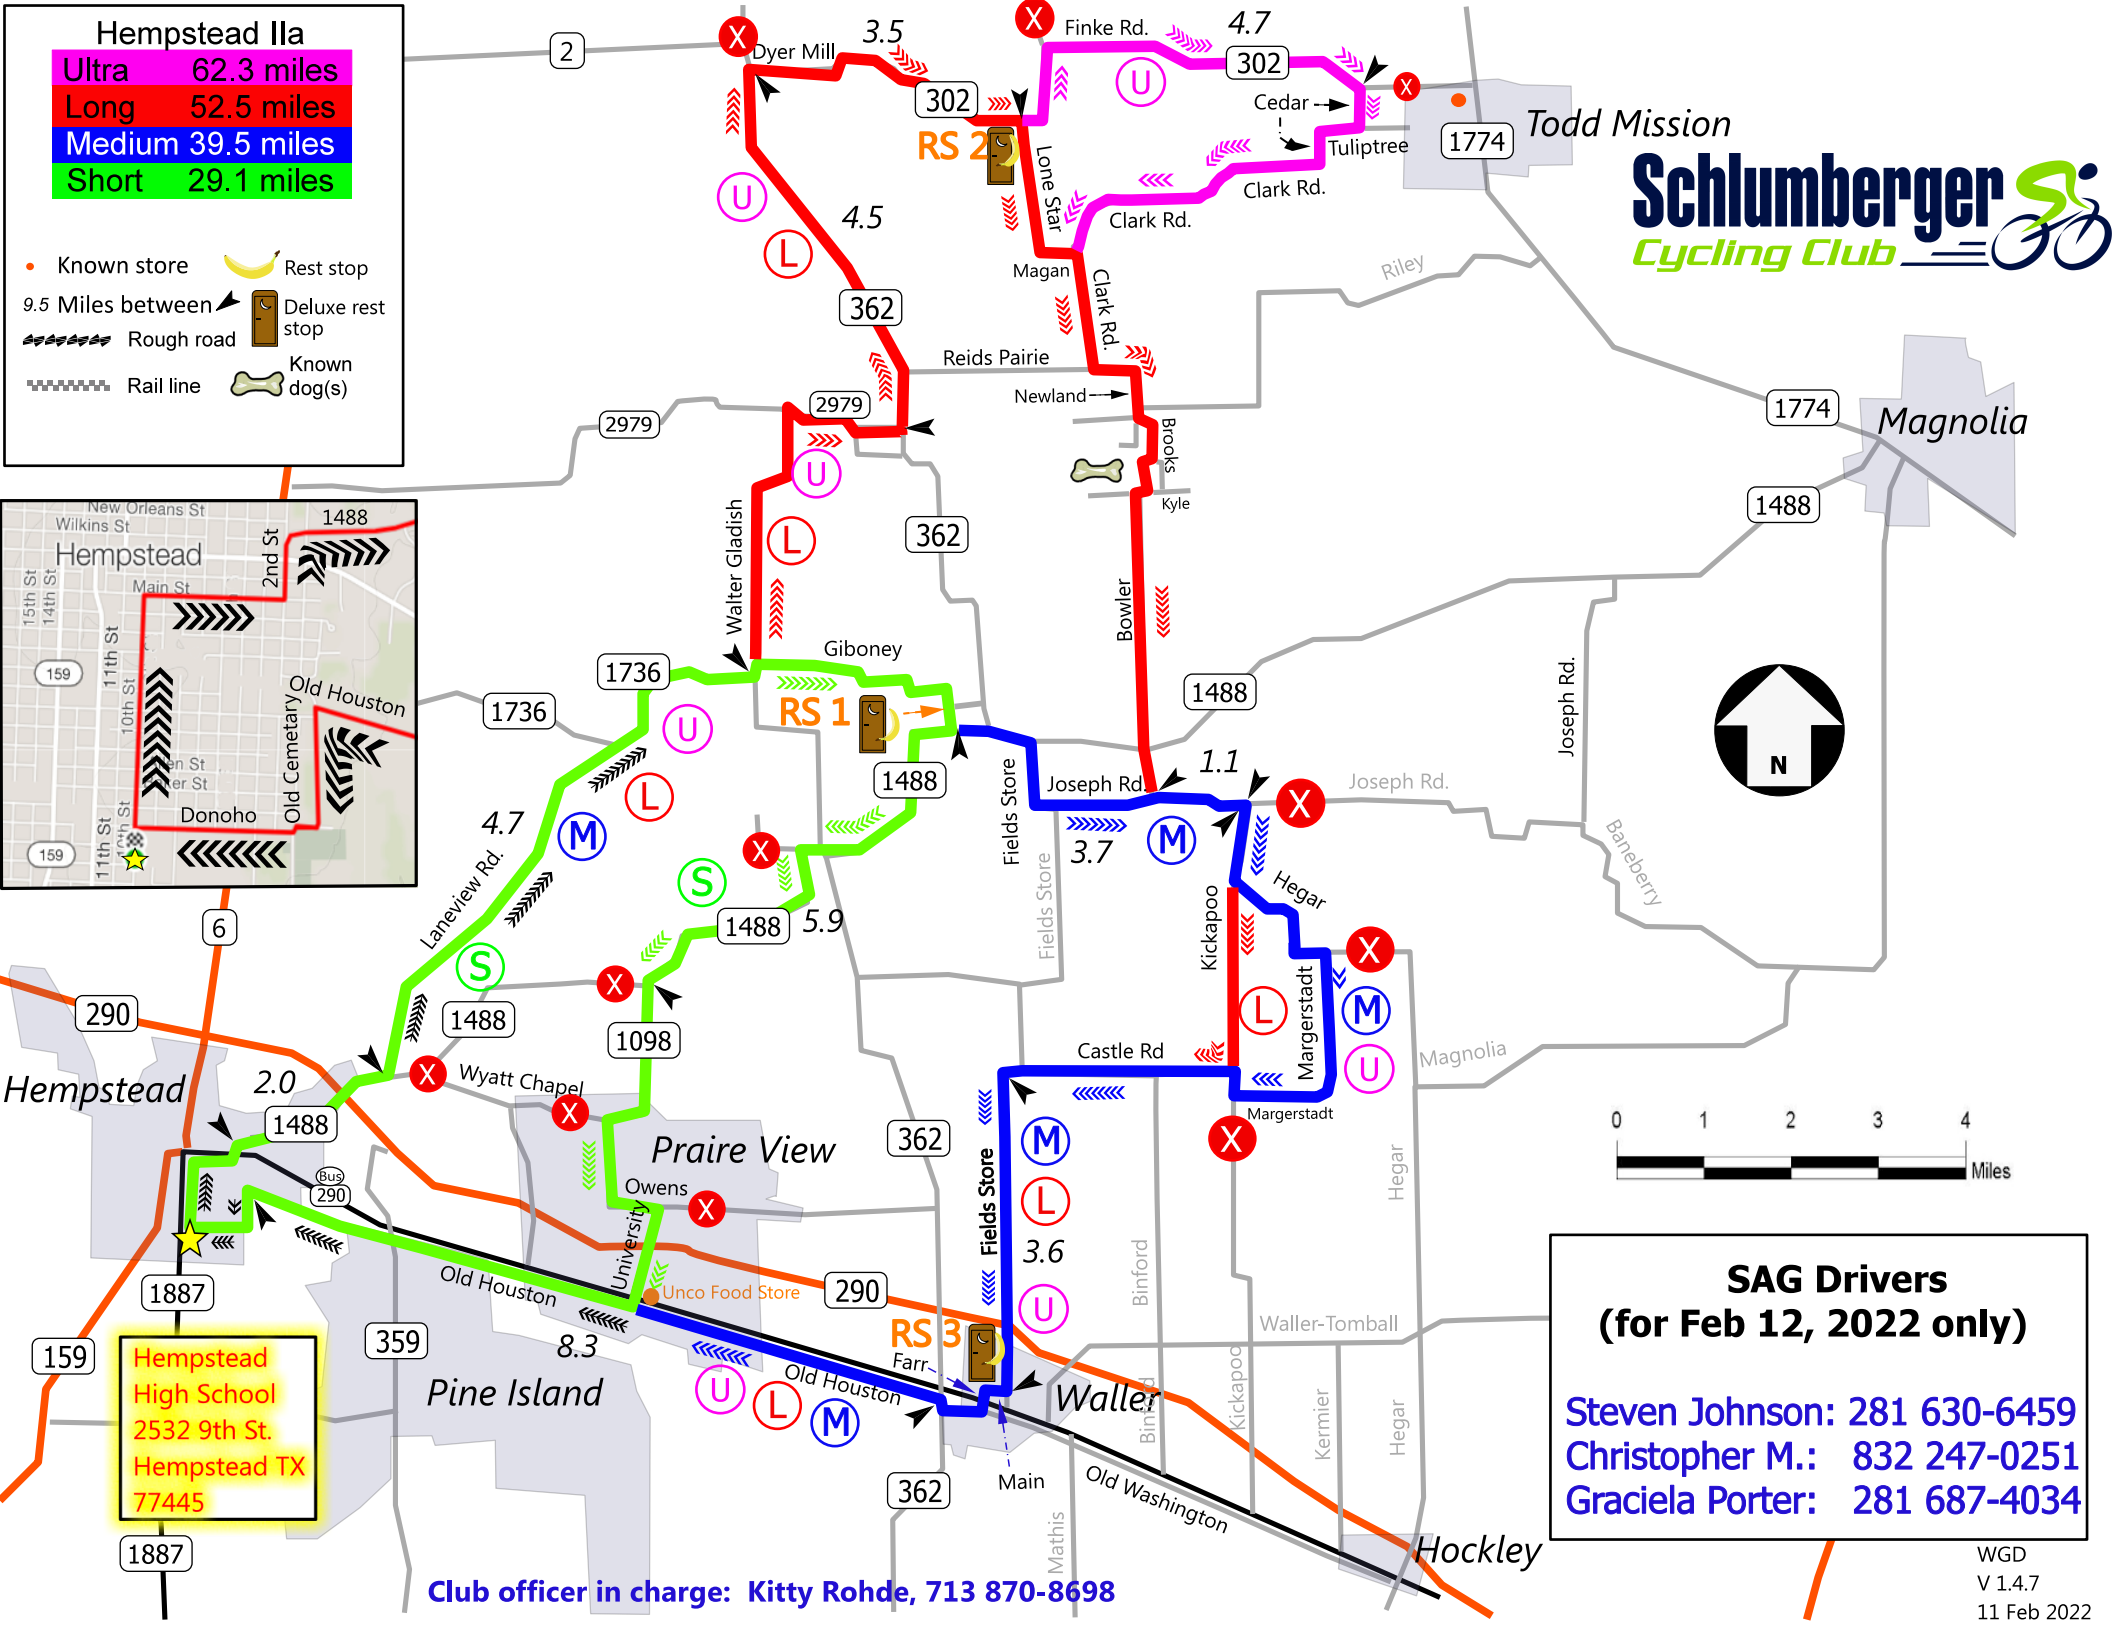

Hempstead IIa	
Ultra	62.3 miles
Long	52.5 miles
Medium	39.5 miles
Short	29.1 miles

- Known store
- ☾ Rest stop
- 🏠 Deluxe rest stop
- ⚡ 9.5 Miles between
- ⚡ Rough road
- 🚊 Rail line
- 🐕 Known dog(s)

Hempstead
 High School
 2532 9th St.
 Hempstead TX
 77445

SAG Drivers
(for Feb 12, 2022 only)

Steven Johnson: 281 630-6459
 Christopher M.: 832 247-0251
 Graciela Porter: 281 687-4034

Club officer in charge: Kitty Rohde, 713 870-8698