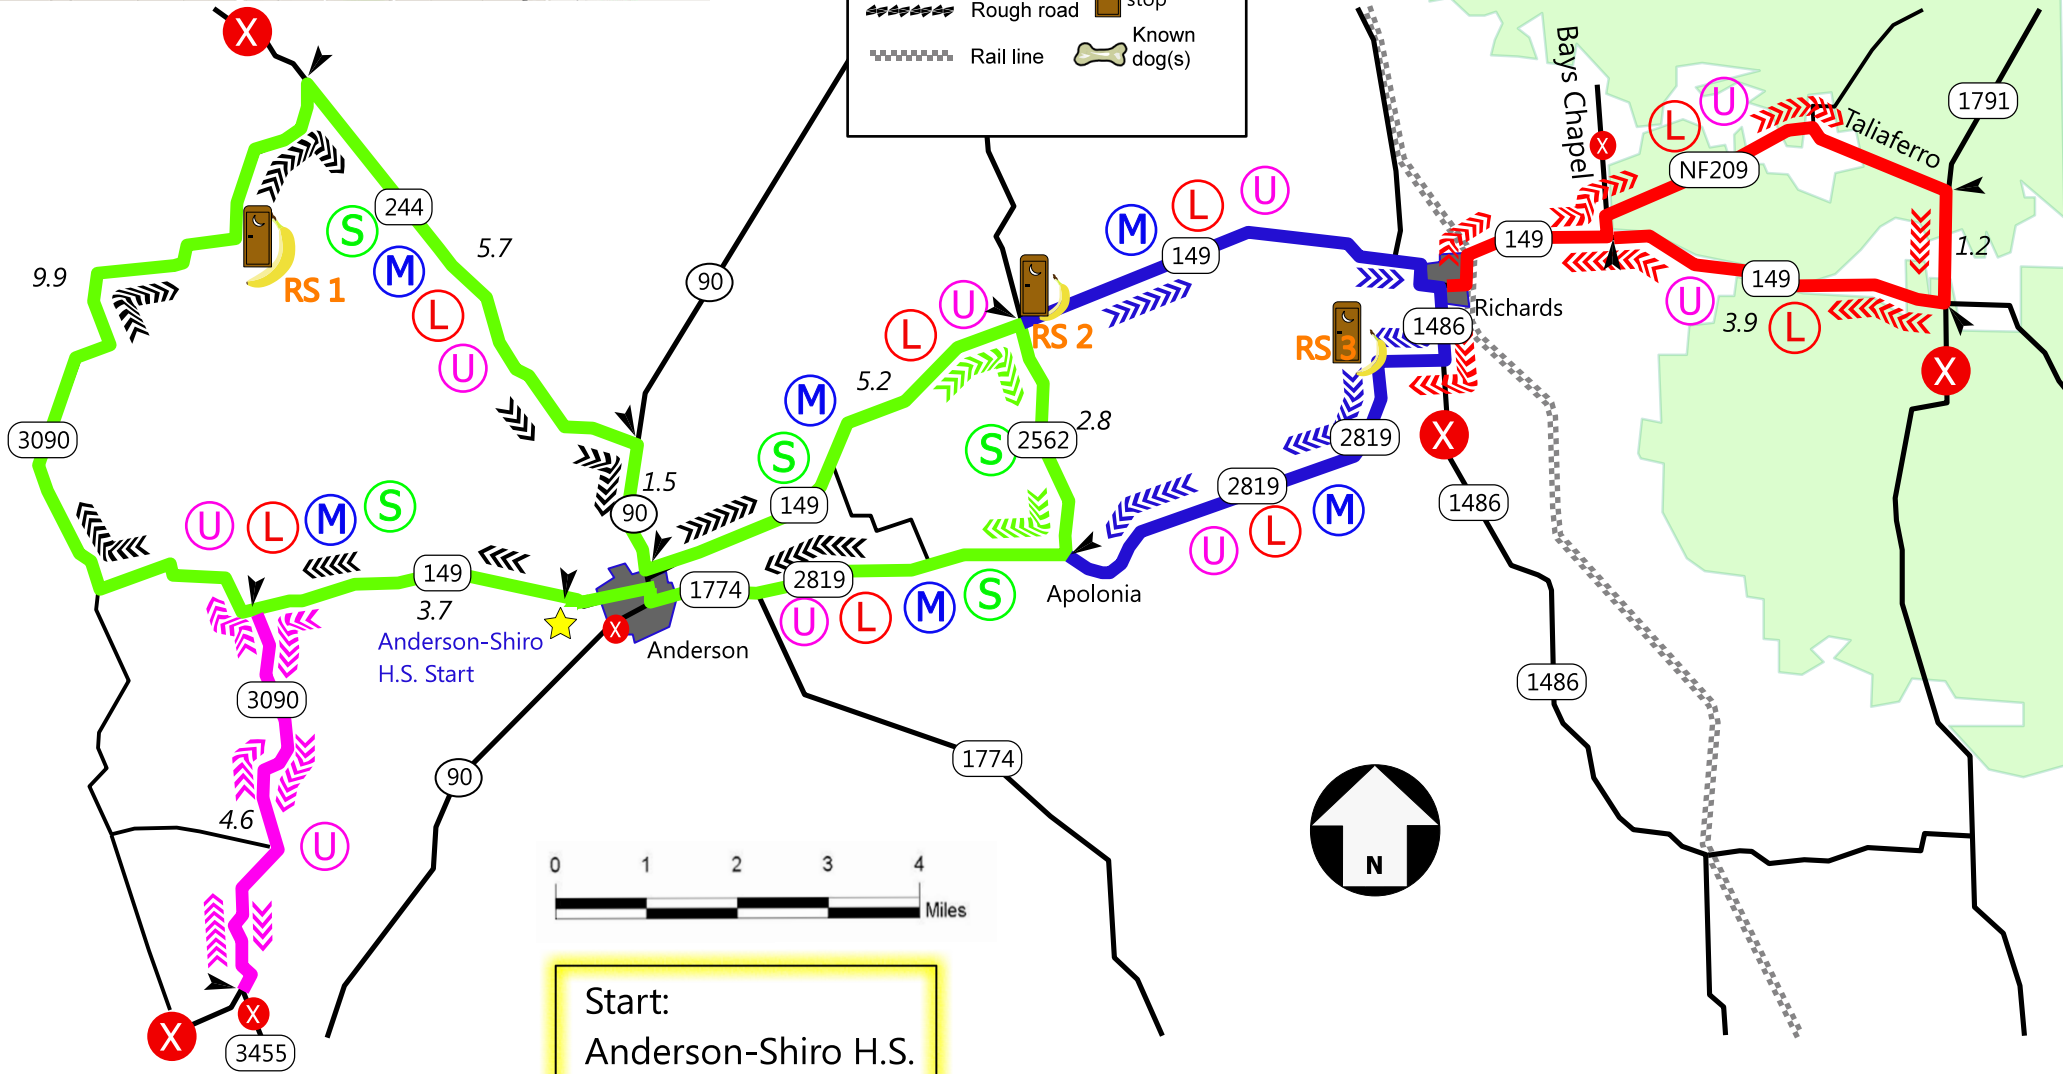

Anderson Detail

Anderson I

Ultra	65.9 miles
Long	56.6 miles
Medium	42.7 miles
Short	34.3 miles

- Known store (red dot)
- Rest stop (yellow banana)
- Deluxe rest stop (brown building)
- Rough road (black zigzag)
- Rail line (dotted line)
- Known dog(s) (bone icon)

9.5 Miles between

SAG Drivers (for March 25, 2023 only)

Mike Kochick: 713 855-3118
 SAG 2:
 SAG 3:

Start:
 Anderson-Shiro H.S.
 1345 FM 149
 Anderson, TX 77830

Club Officer-in-Charge: TBD