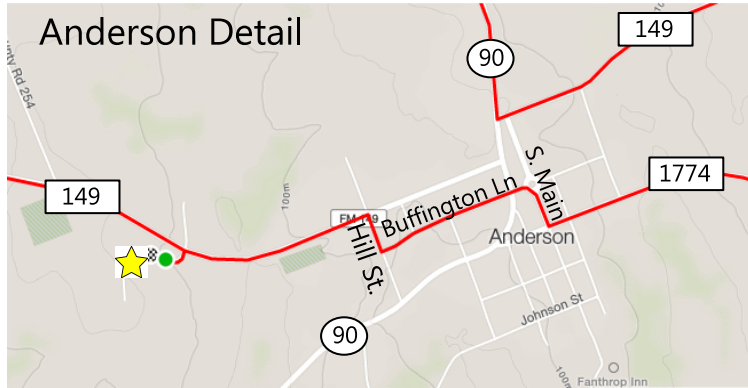

Anderson Detail

Anderson I

Ultra	65.9 miles
Long	56.6 miles
Medium	42.7 miles
Short	34.3 miles

- Known store (red dot)
- Rest stop (yellow banana)
- Deluxe rest stop (brown building)
- Rough road (black zigzag)
- Rail line (dotted line)
- Known dog(s) (bone icon)

9.5 Miles between

SAG Drivers (for March 25, 2023 only)

Mike Kochick: 713 855-3118
 SAG 2:
 SAG 3:

Start:
 Anderson-Shiro H.S.
 1345 FM 149
 Anderson, TX 77830

Club Officer-in-Charge: TBD