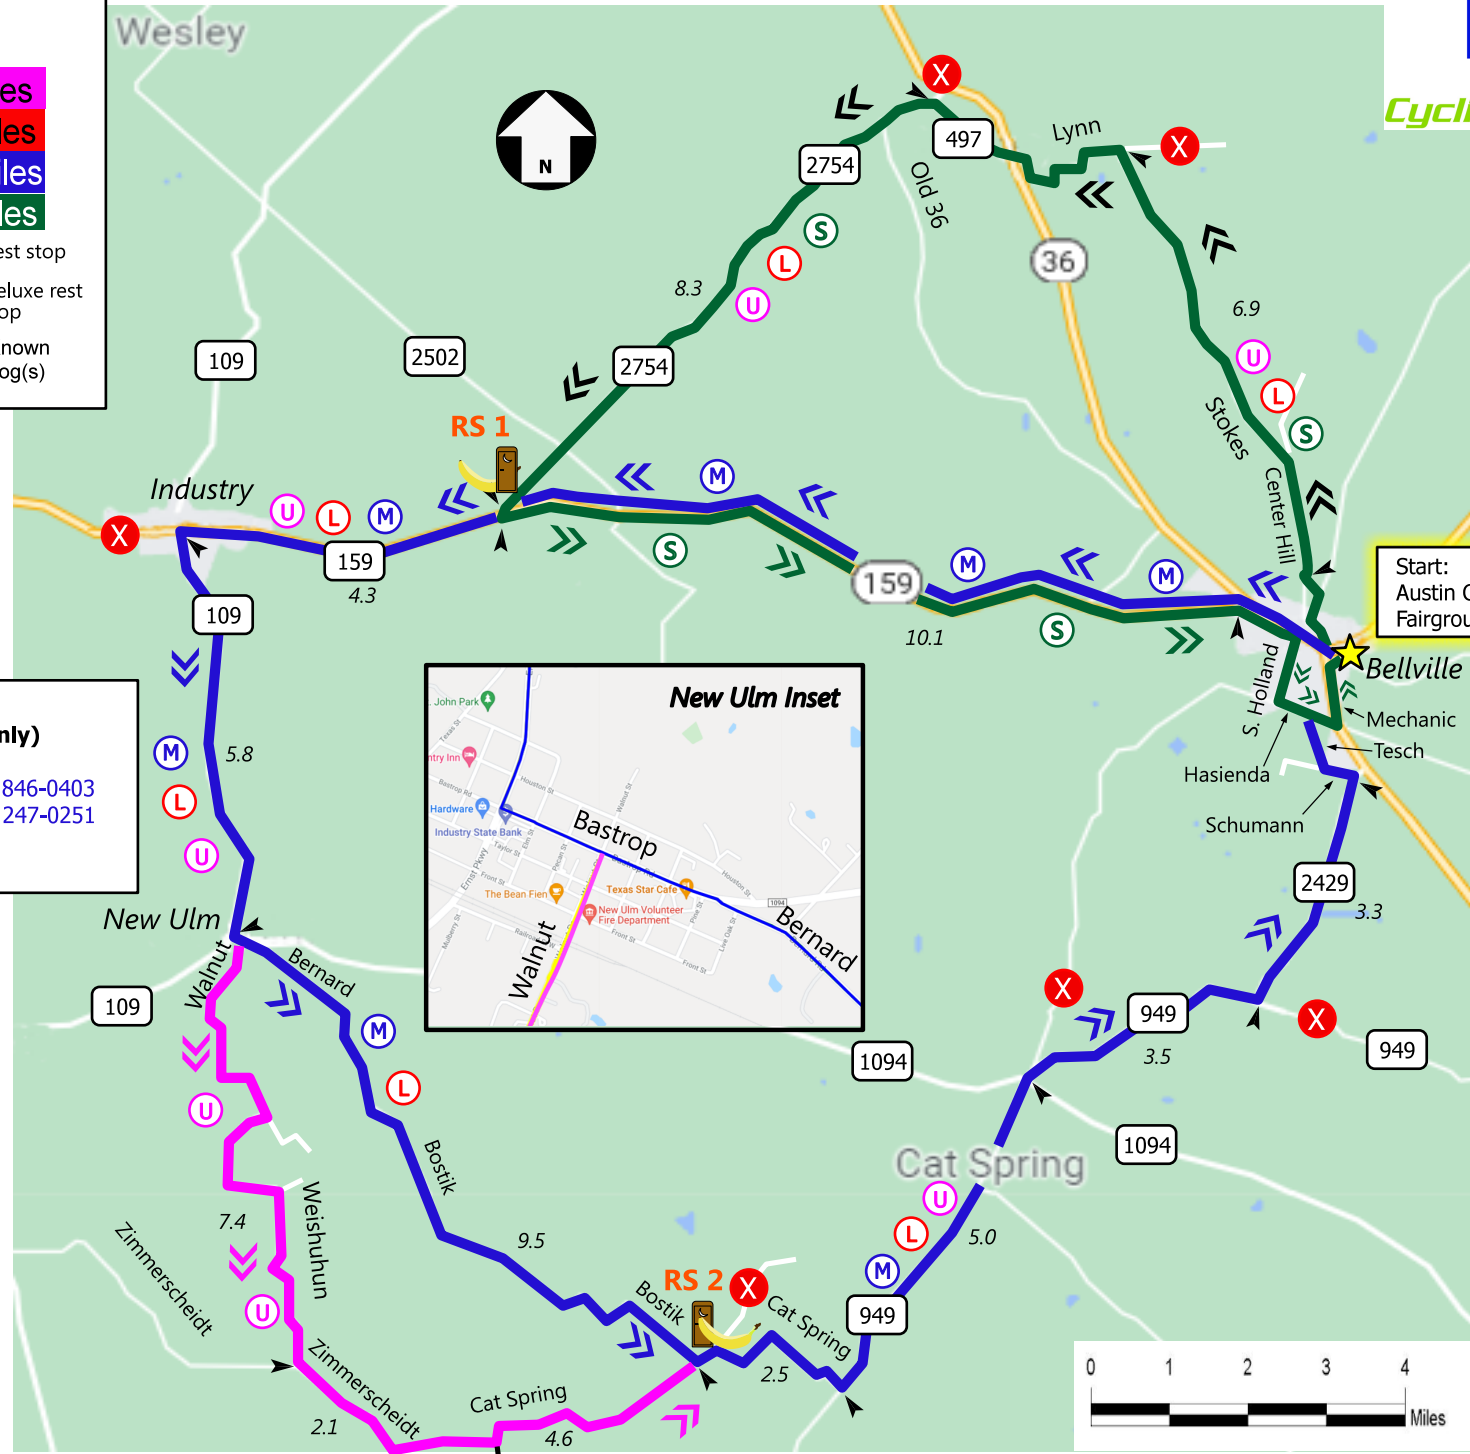

Bellville VIII

Ultra	61.2 miles
Long	56.3 miles
Medium	48.6 miles
Short	33.6 miles

- Known store (Red X)
- Rest stop (Yellow crescent)
- Deluxe rest stop (Brown house icon)
- 9.5 Miles between (Arrow with 9.5)
- Rough road (Wavy line)
- Known dog(s) (Bone icon)
- Rail line (Dashed line)

Start:
Austin County
Fairgrounds

**SAG Drivers
(for Feb 18, 2023 only)**

Andy Berg: 832 846-0403
 Christopher McKeown: 832 247-0251
 SAG 3:

Officer in Charge: **Nicholas Krohn, 281 386-7285**