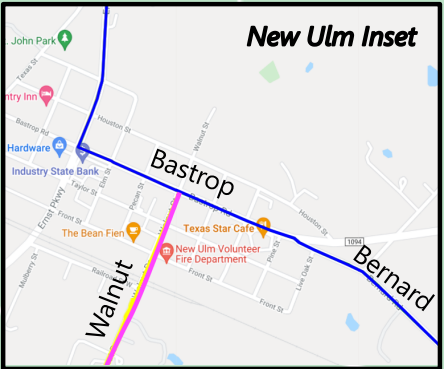

**SAG Drivers
(for Feb 18, 2023 only)**

Andy Berg: 832 846-0403
Christopher McKeown: 832 247-0251
SAG 3:

Officer in Charge: **Nicholas Krohn, 281 386-7285**