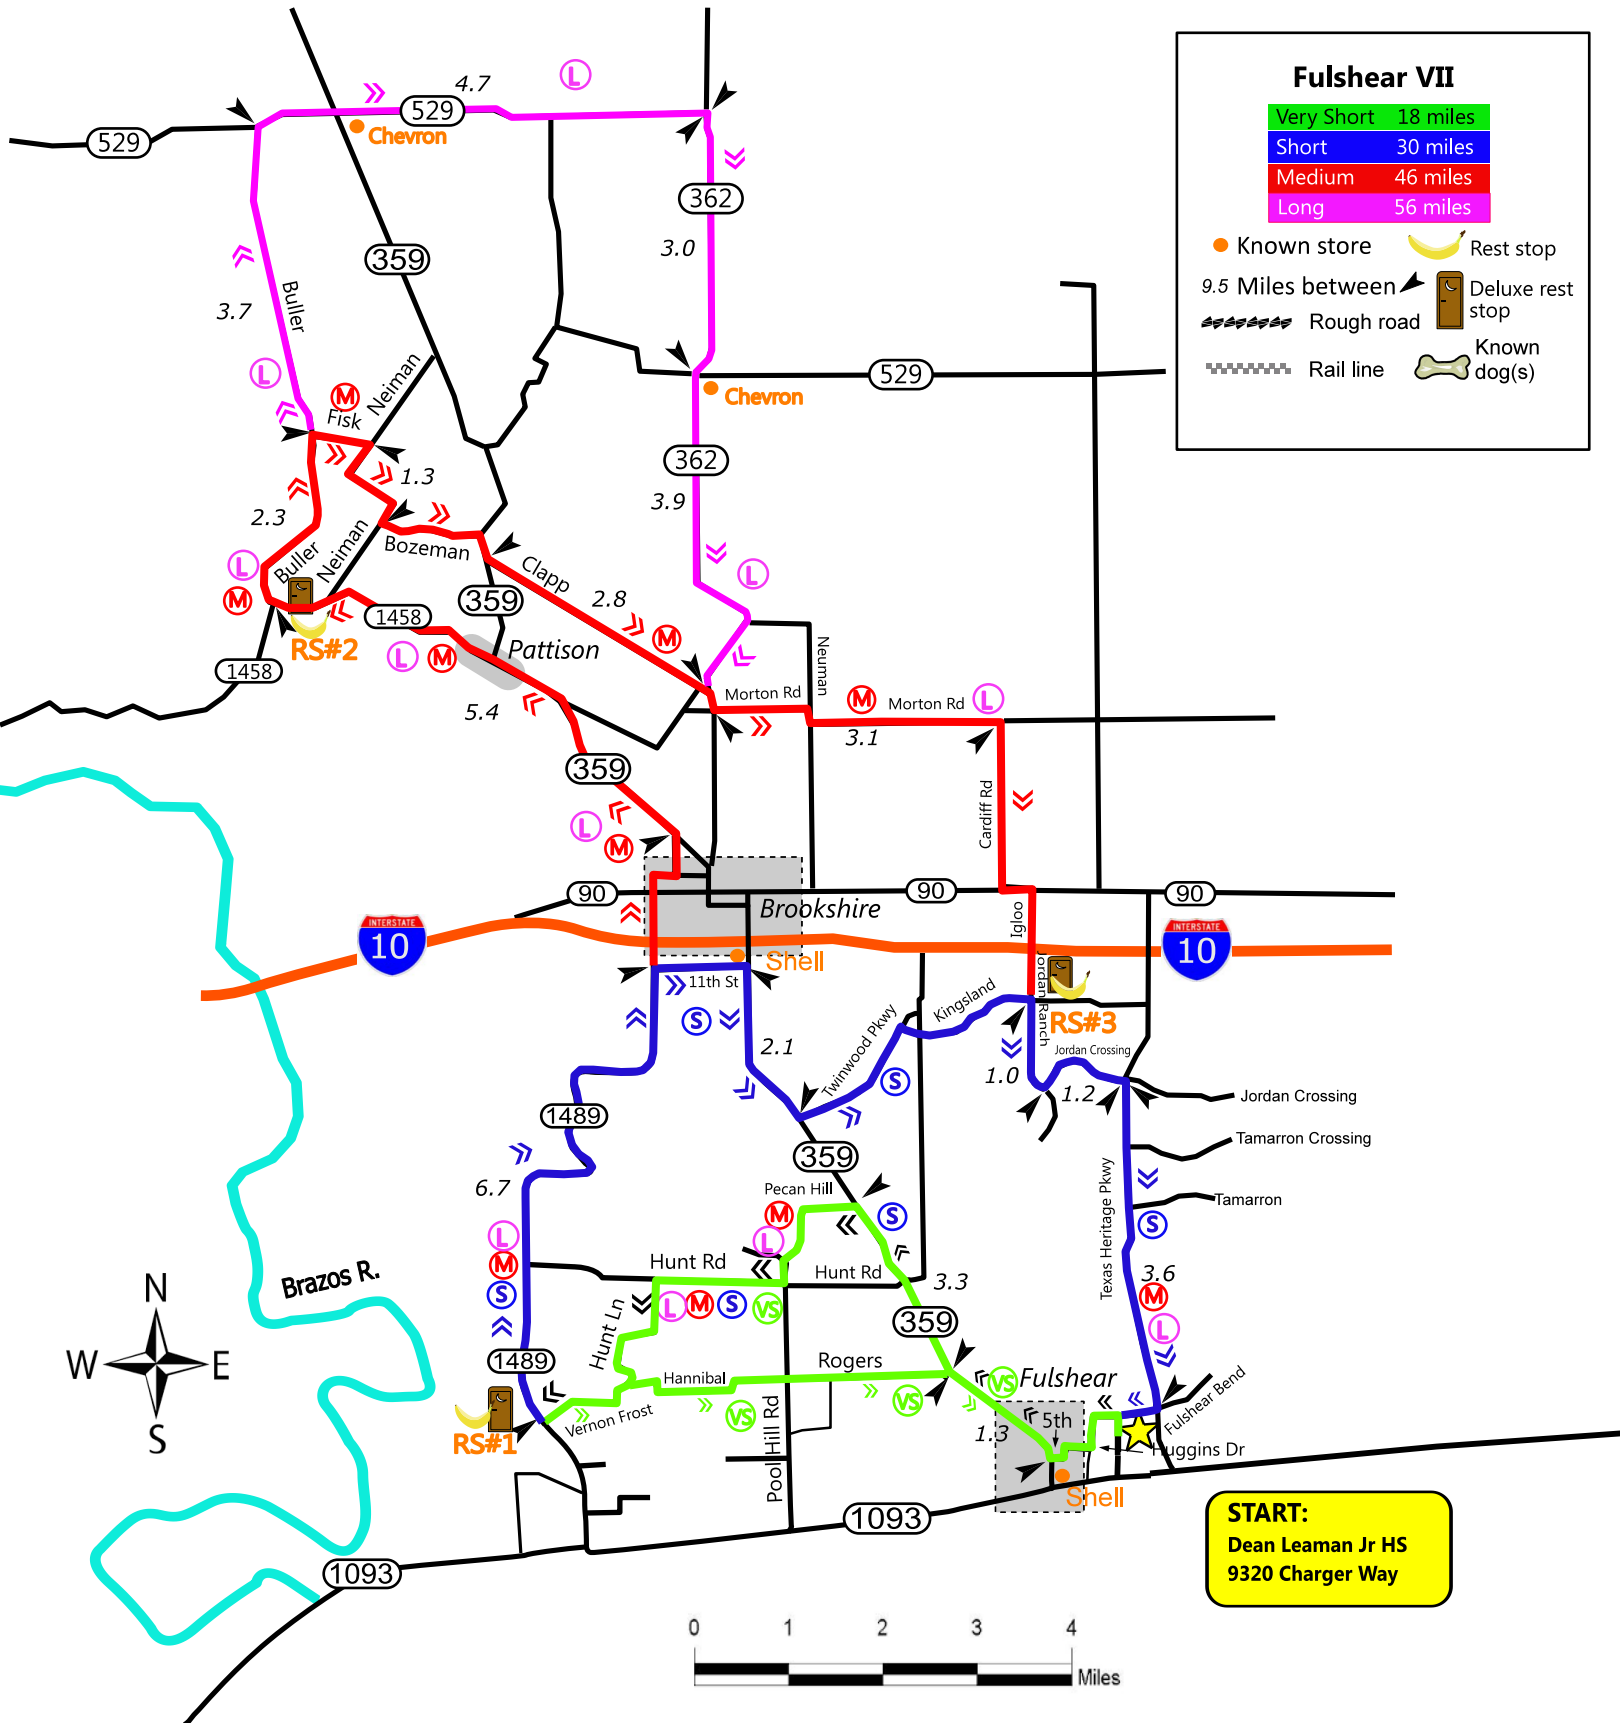

SAG Driver (January 14, 2023 only)

Kevin Ford: 832 361-9620
 Mario Laiseca: 832 474-1181
 SAG 3:

Fulshear VII

Very Short	18 miles
Short	30 miles
Medium	46 miles
Long	56 miles

- Known store
- ☾ Rest stop
- 9.5 Miles between ↗ Deluxe rest stop
- ⚡ Rough road
- 🏠 Known dog(s)
- 🚧 Rail line

START:
 Dean Leaman Jr HS
 9320 Charger Way