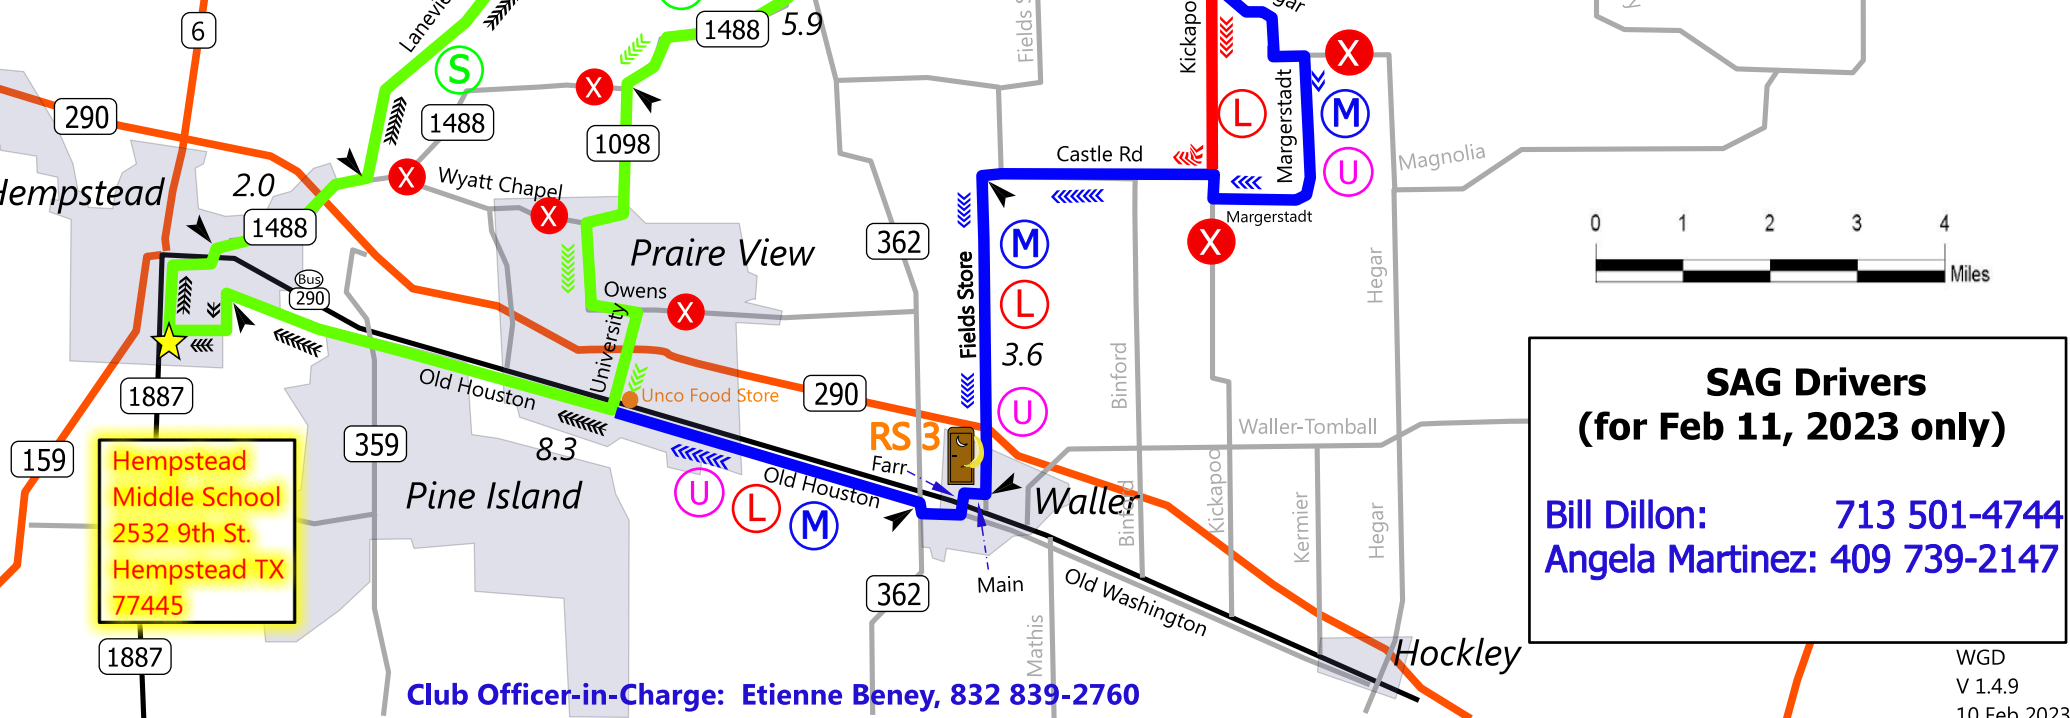

Hempstead IIa	
Ultra	62.2 miles
Long	52.5 miles
Medium	39.4 miles
Short	29.1 miles

- Known store
- ☾ Rest stop
- 🏠 Deluxe rest stop
- ⚡ 9.5 Miles between
- ⚡ Rough road
- ⚡ Rail line
- 🐕 Known dog(s)

**SAG Drivers**  
**(for Feb 11, 2023 only)**