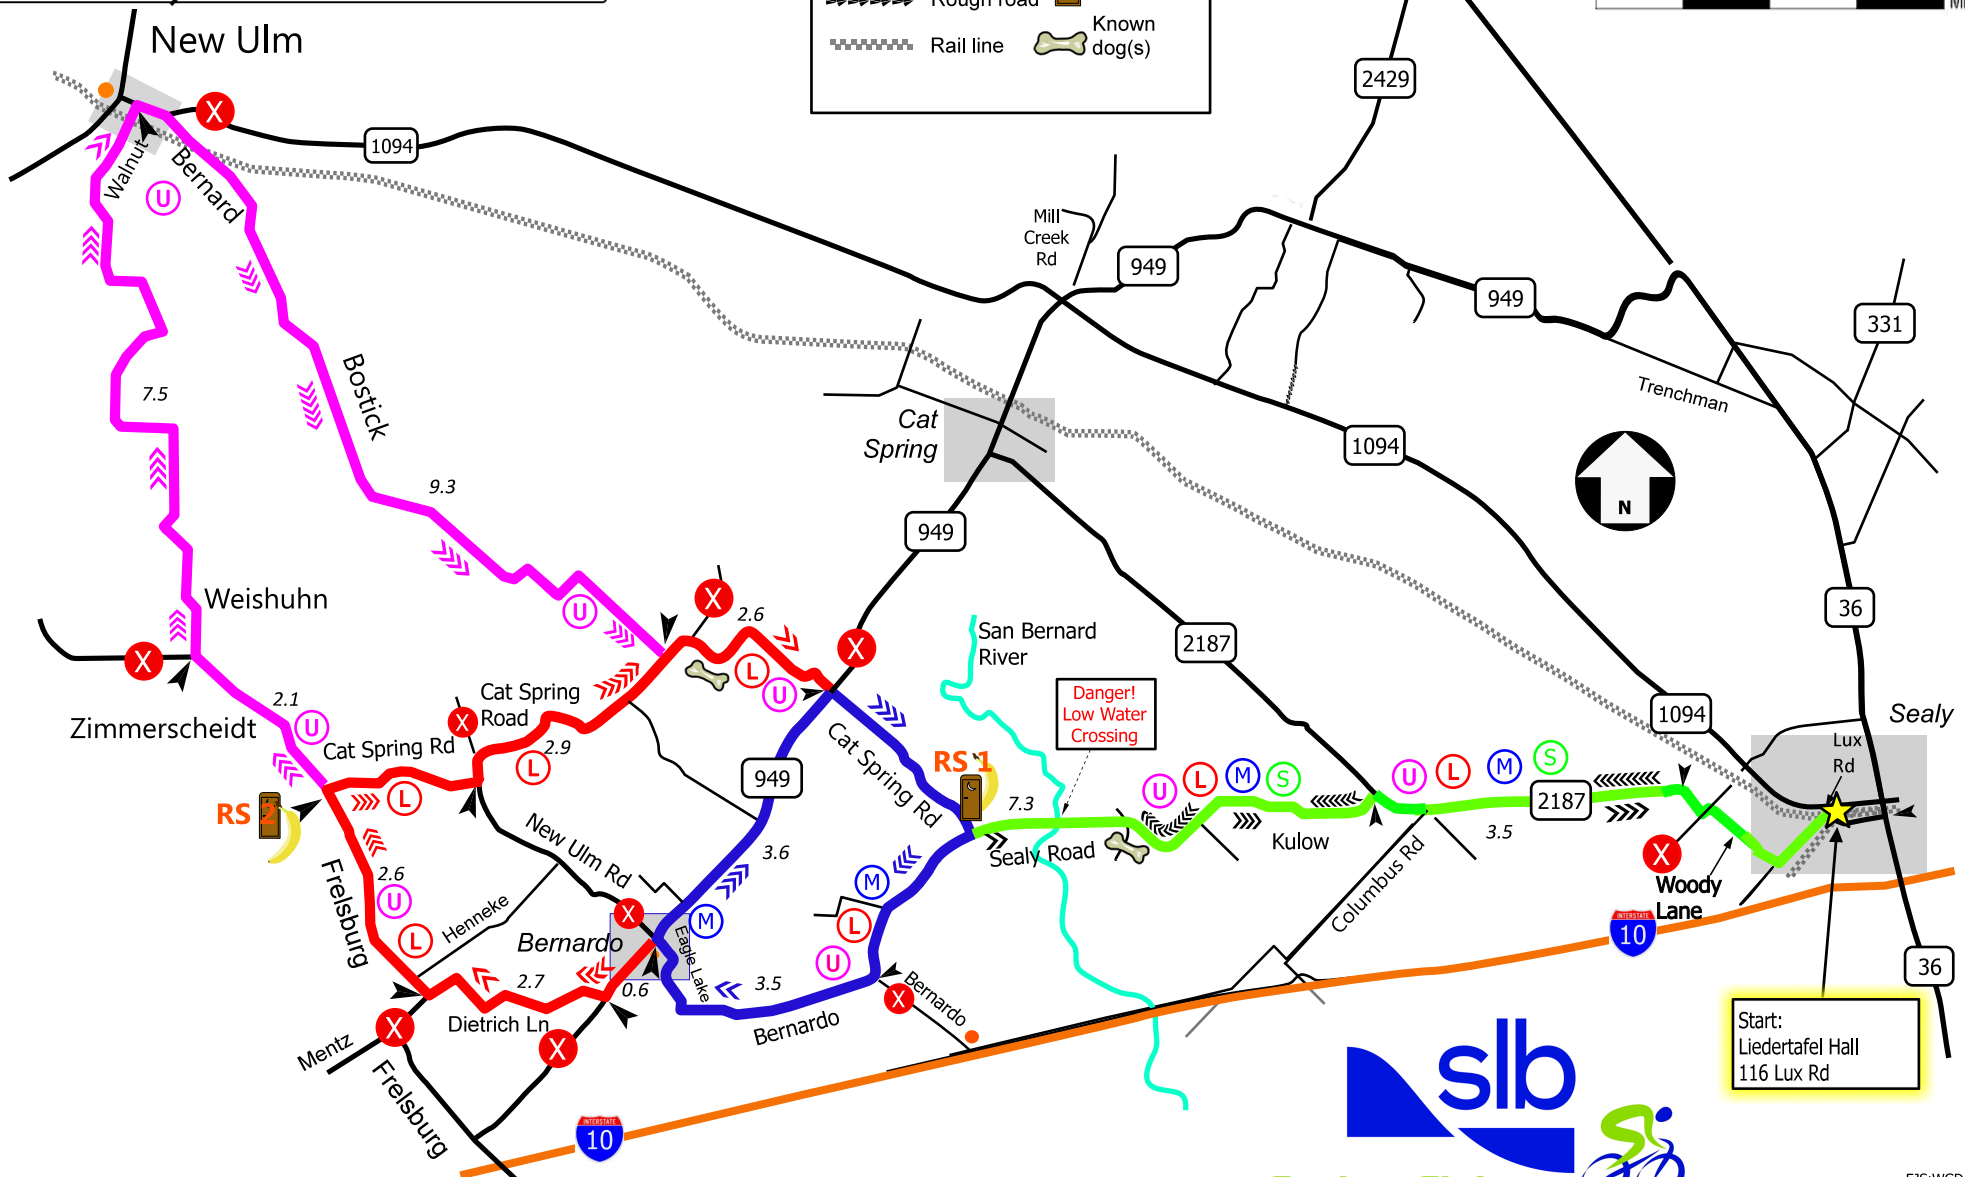

Sealy IVb

Ultra	58.0 miles
Long	44.0 miles
Medium	34.0 miles
Short	22.5 miles

- Known store
- ☾ Rest stop
- 📱 Deluxe rest stop
- ⚠️ Rough road
- 🚂 Rail line
- 🍌 Banana
- 📱 Deluxe rest stop
- 🦴 Known dog(s)

SAG Drivers
(for Jan 28 2023 only)

Dina Goloshchapova: 281 796-2567
Mike Yates: 713 397-4587

Start:
Liedertafel Hall
116 Lux Rd

Officer in Charge: Etienne Beney, 832 839-2760