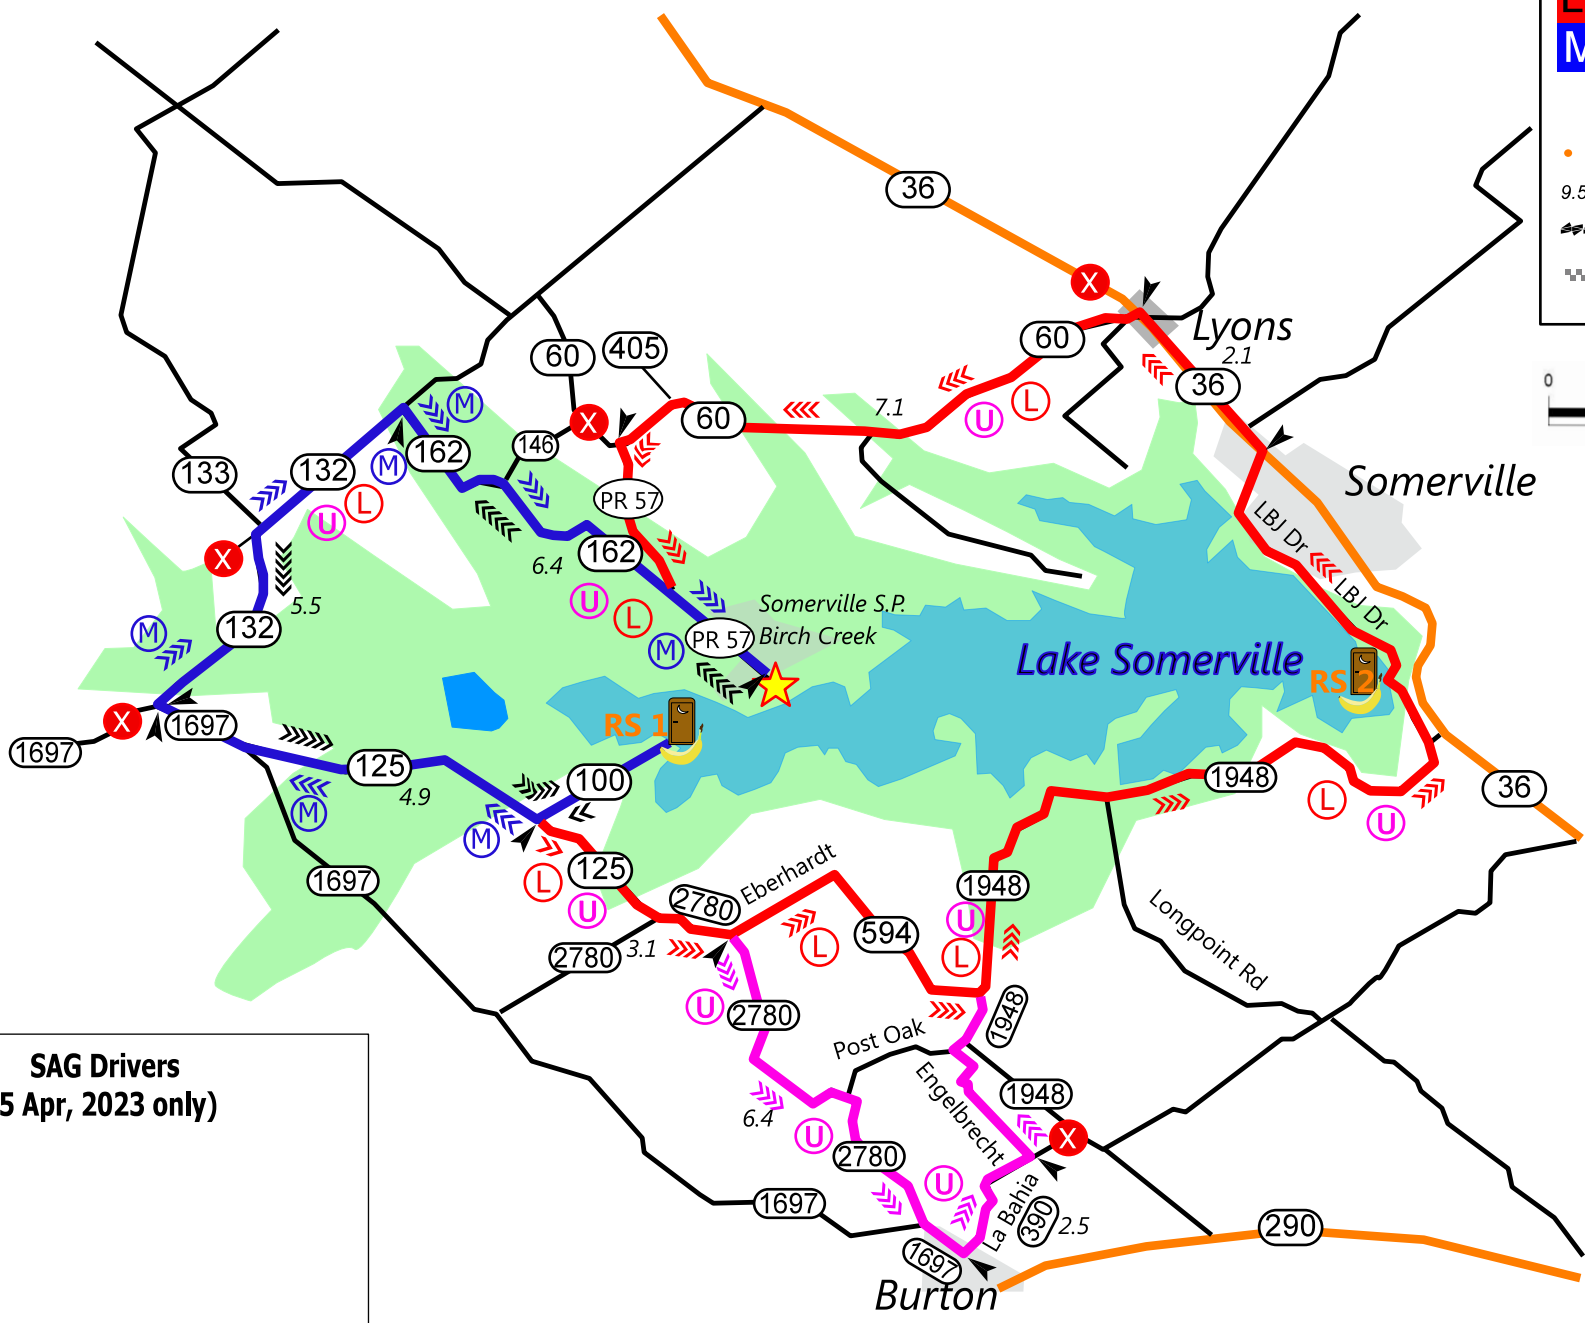

Somerville Day1

Ultra	64.2 miles
Long	57.0 miles
Medium	37.9 miles

- Known store
- ☾ Rest stop
- 9.5 Miles between ↗ Deluxe rest stop
- ⚡ Rough road
- 🚰 Rail line
- 🐕 Known dog(s)

Note: the **Medium** route is out-and-back

SAG Drivers (for 15 Apr, 2023 only)

- SAG 1:
- SAG 2:
- SAG 3:

START:
Somerville S.P.
Birch Creek