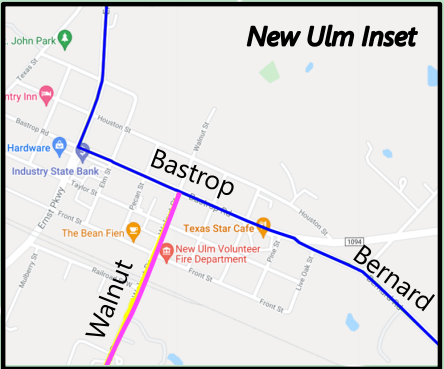

SAG Drivers
(for Feb 24, 2024 only)

Mike McCelvey: 281 785-4158
Dana Balke: 713 805-2539
Juan Pinzon: 713 806-5269

SAG 3:

Officer in Charge: **Eunice Garcia, 832 273-5406**