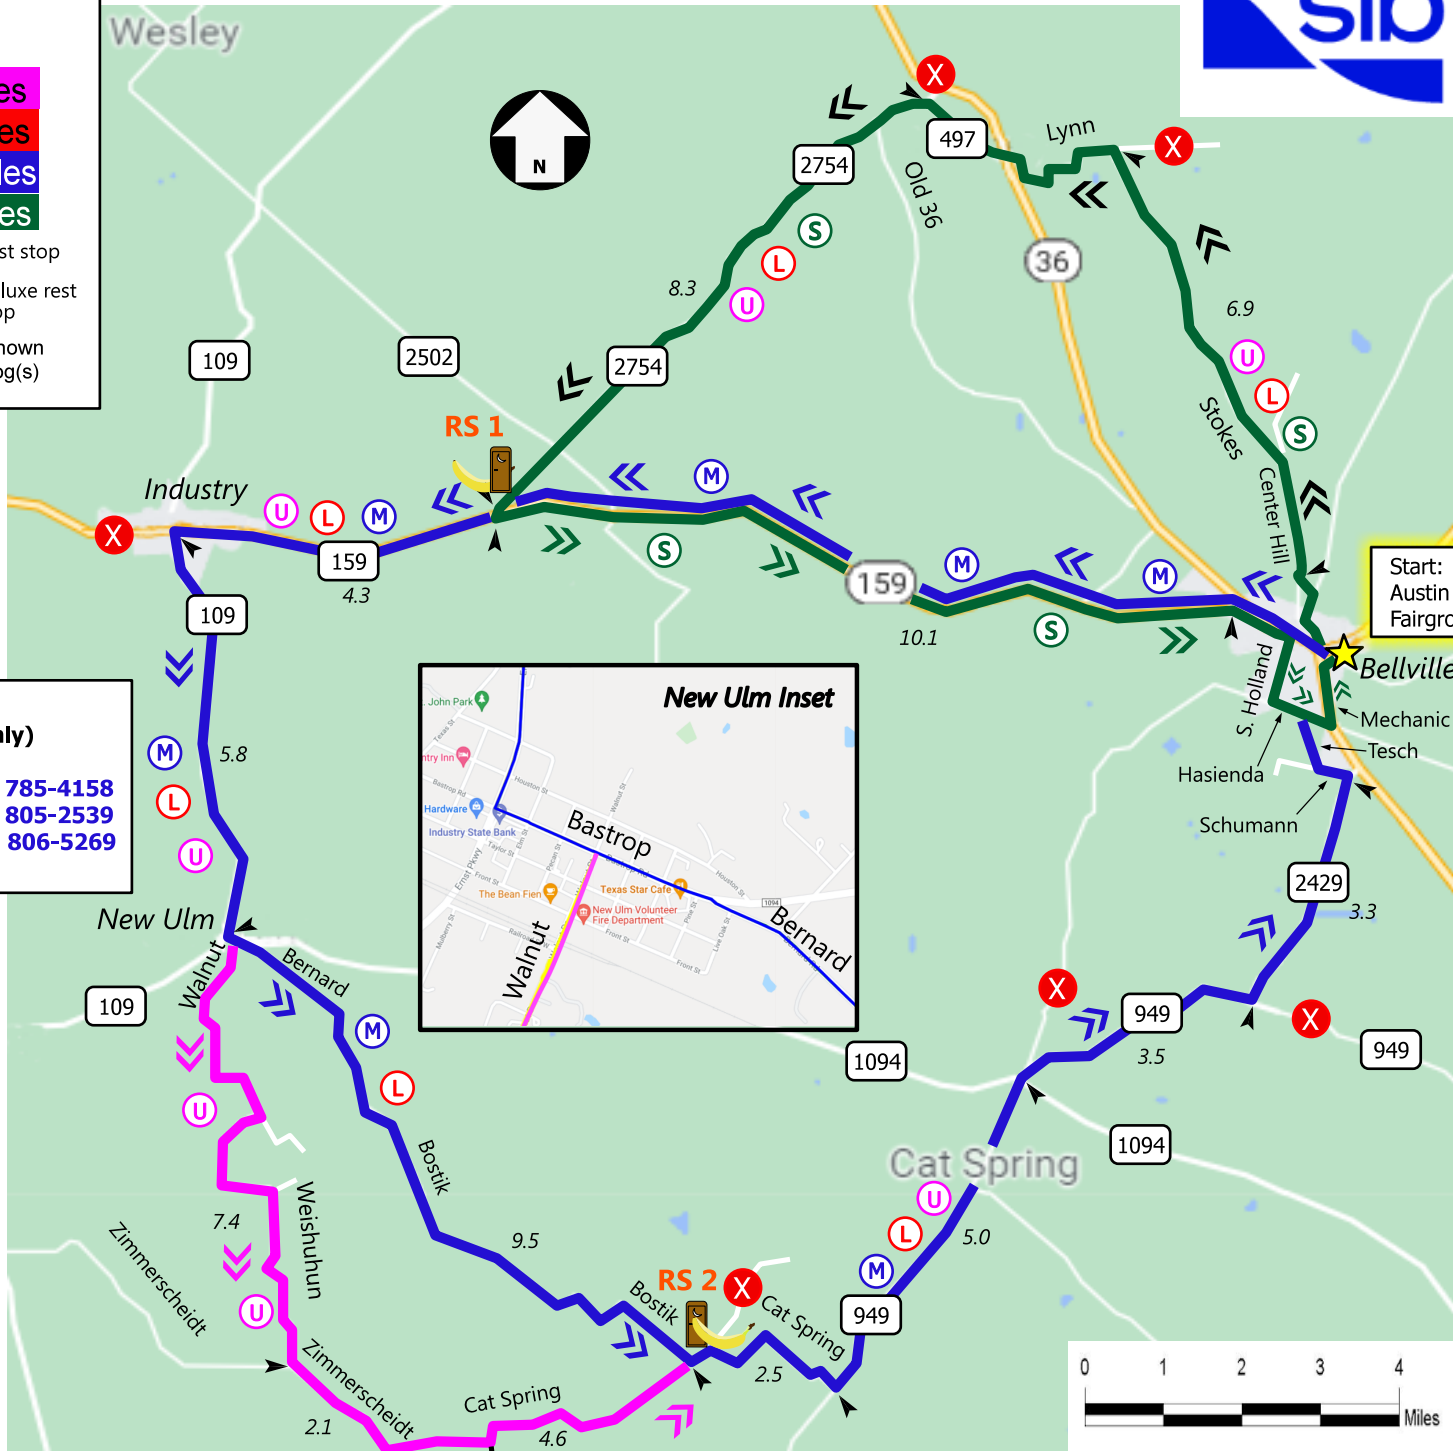

# Bellville VIII

Ultra	61.2 miles
Long	56.3 miles
Medium	48.6 miles
Short	33.6 miles

- Known store
- ☾ Rest stop
- 9.5 Miles between ▲ Deluxe rest stop
- ▲ Rough road
- ▲ Known dog(s)
- ▲ Rail line
- ▲ Known dog(s)

Start:  
Austin County  
Fairgrounds

**SAG Drivers**  
(for Feb 24, 2024 only)

**Mike McCelvey:** 281 785-4158  
**Dana Balke:** 713 805-2539  
**Juan Pinzon:** 713 806-5269

SAG 3:

Officer in Charge: **Eunice Garcia, 832 273-5406**