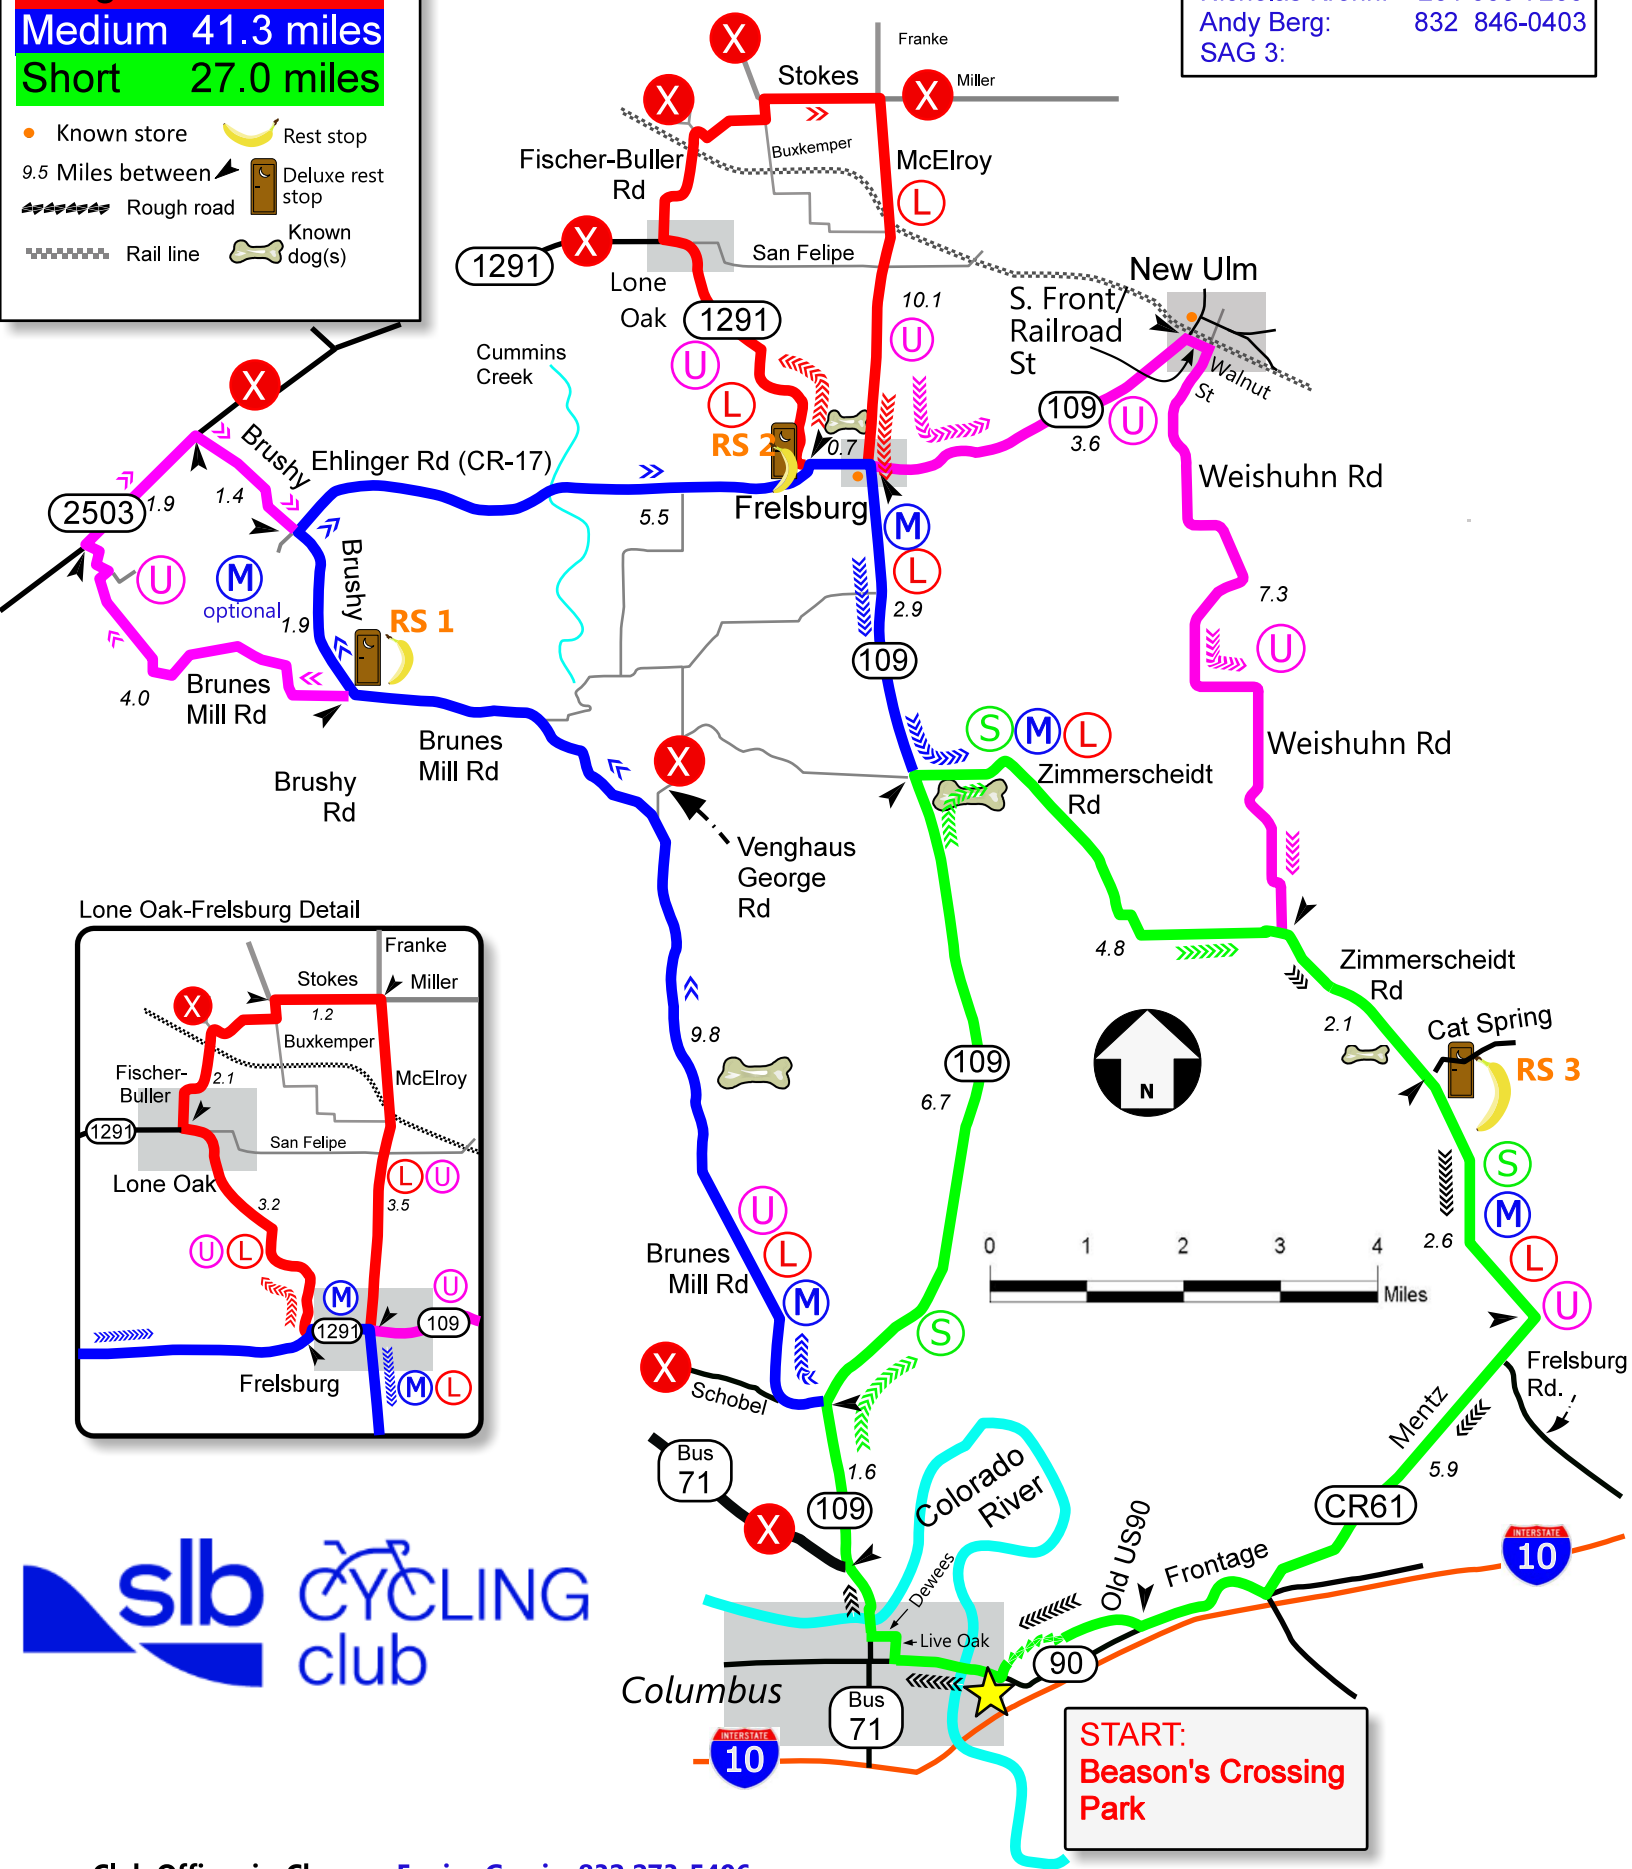

# Columbus Ille

Ultra	59.9 miles
Long	56.2 miles
Medium	41.3 miles
Short	27.0 miles

- Known store
- Rest stop
- 9.5 Miles between
- Rough road
- Rail line
- Deluxe rest stop
- Known dog(s)

Medium plus the Ultra segment after RS 1 is 46.8 miles.

**SAG Drivers**  
**(Apr 13, 2024 only)**  
 Nicholas Krohn: 281 386-7285  
 Andy Berg: 832 846-0403  
 SAG 3:

Club Officer-in-Charge: Eunice Garcia, 832 273-5406