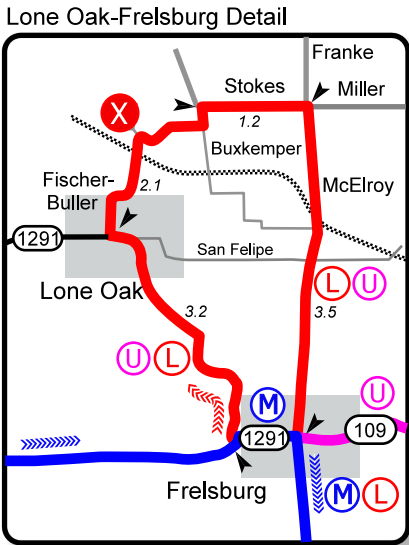

# Columbus Ille

Ultra	59.9 miles
Long	56.2 miles
Medium	41.3 miles
Short	27.0 miles

- Known store
- Rest stop
- 9.5 Miles between
- Rough road
- Rail line
- Deluxe rest stop
- Known dog(s)

Medium plus the Ultra segment after RS 1 is 46.8 miles.

**SAG Drivers**  
**(Apr 13, 2024 only)**  
 Nicholas Krohn: 281 386-7285  
 Andy Berg: 832 846-0403  
 SAG 3:

Club Officer-in-Charge: Eunice Garcia, 832 273-5406