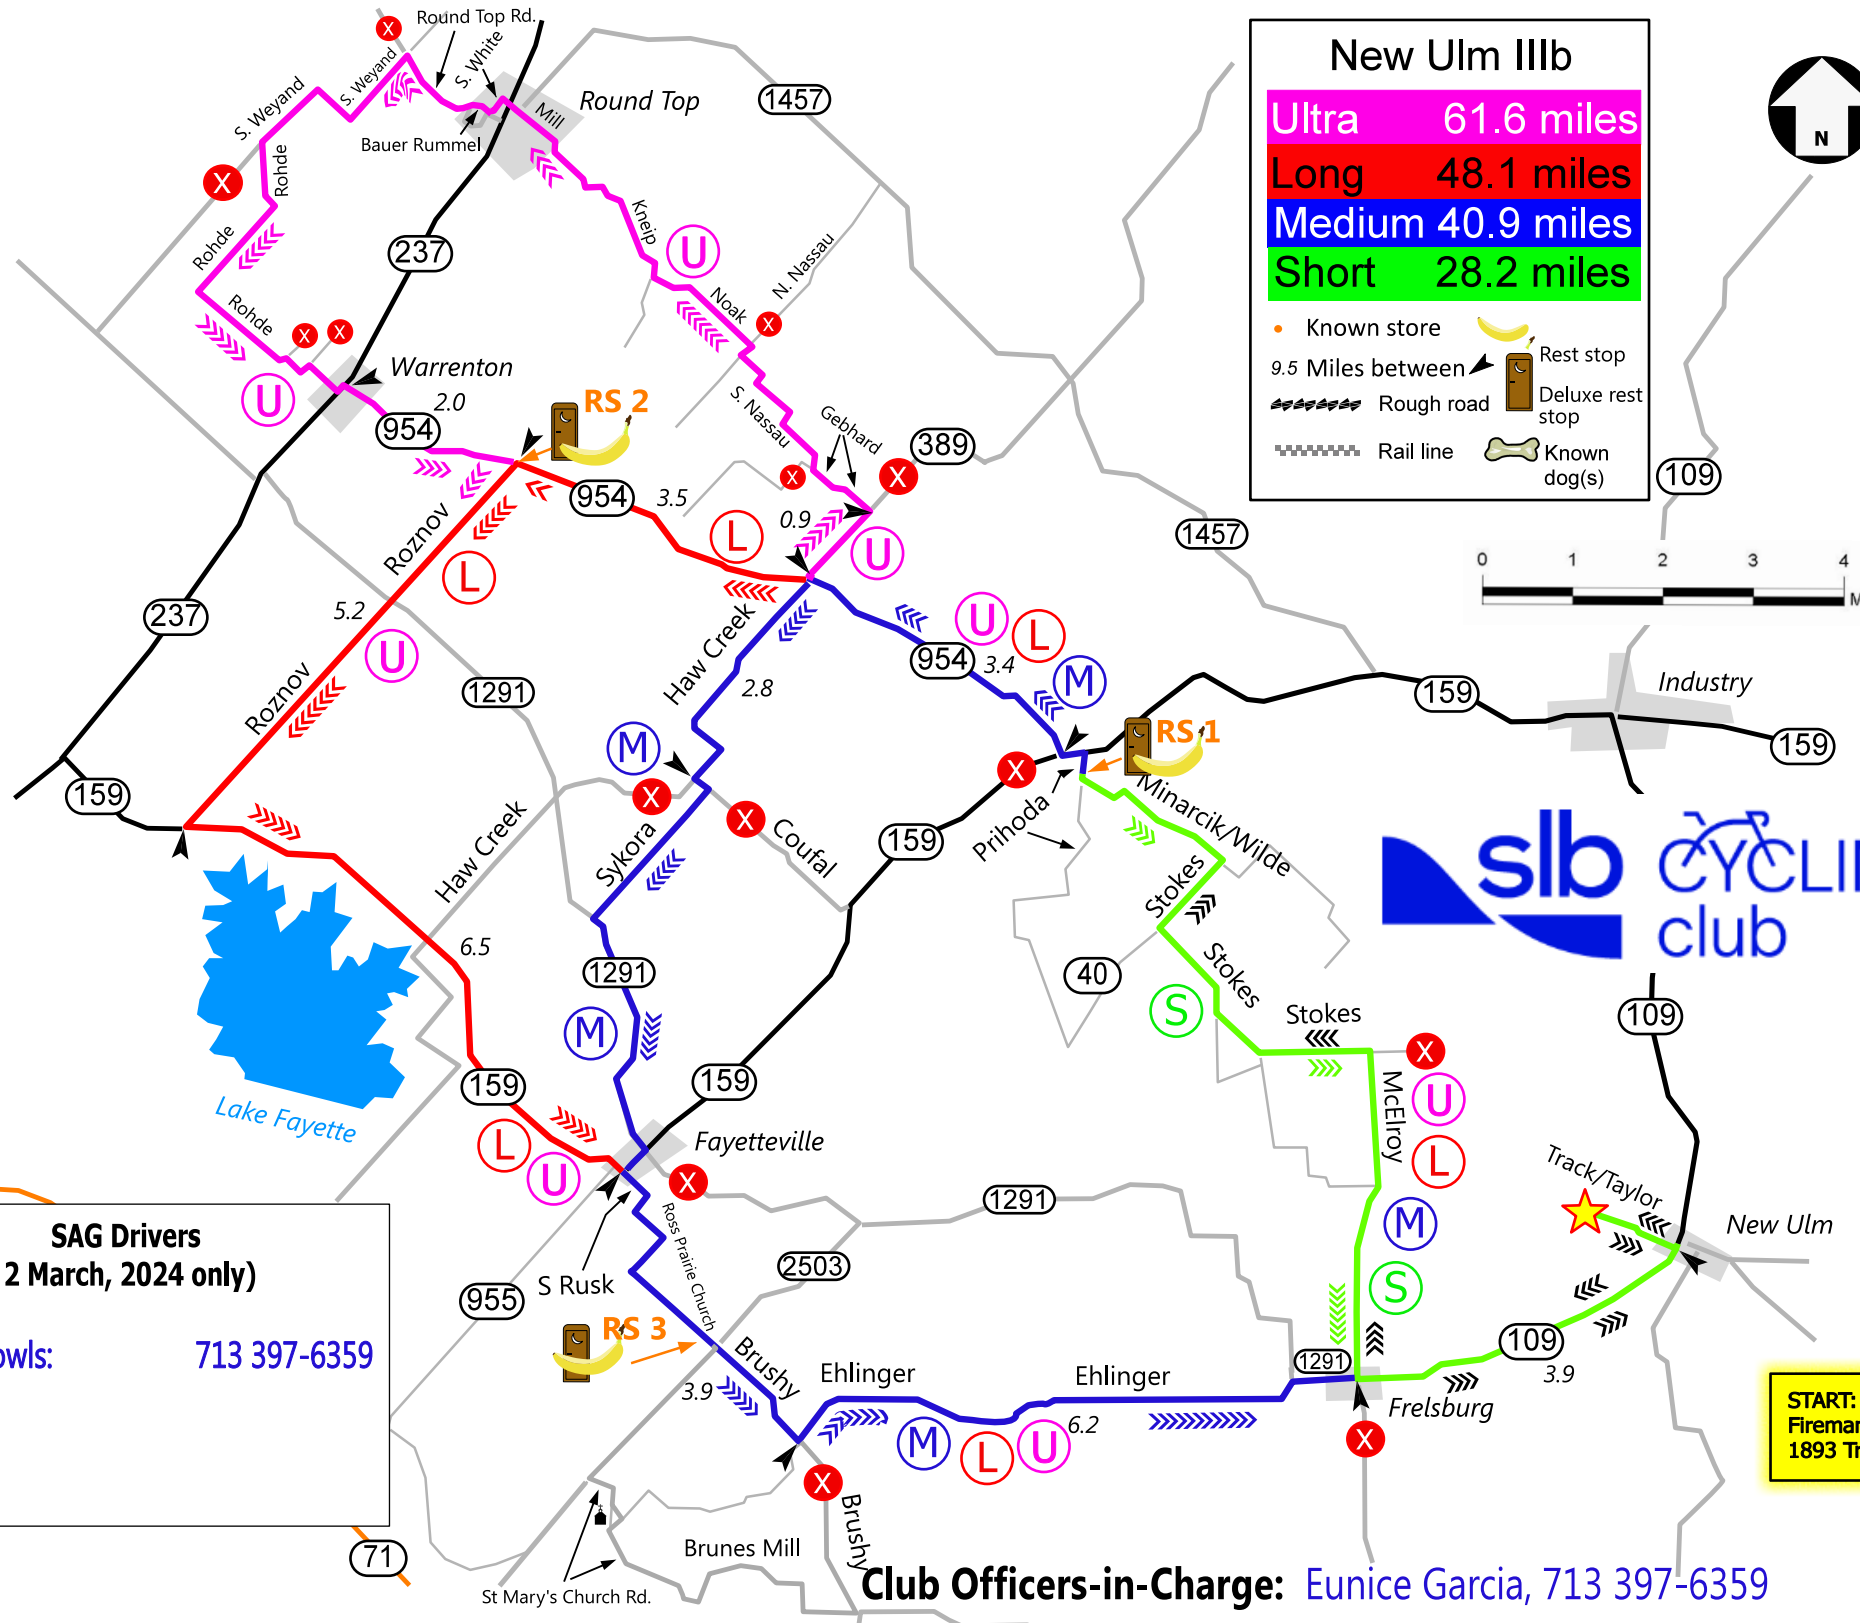

# New Ulm Illb

Ultra	61.6 miles
Long	48.1 miles
Medium	40.9 miles
Short	28.2 miles

- Known store
- Rest stop
- Deluxe rest stop
- Known dog(s)
- 9.5 Miles between
- Rough road
- Rail line

## SAG Drivers (for 2 March, 2024 only)

John Sprowls: 713 397-6359  
 SAG 2:  
 SAG 3:

**START:**  
 Fireman's Park,  
 1893 Track Rd

**Club Officers-in-Charge:** Eunice Garcia, 713 397-6359