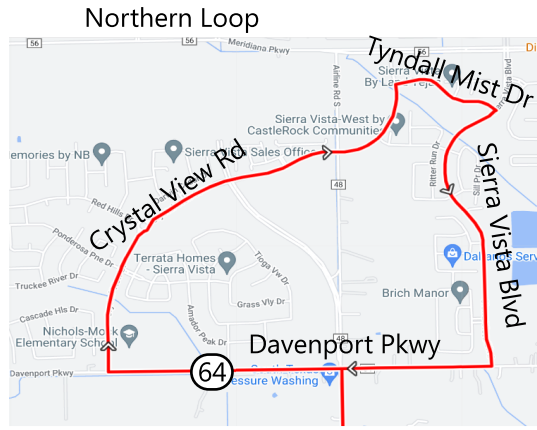

# Rosharon I

Ultra	63.1 miles
Long	54.9 miles
Medium	43.1 miles
Short	29.4 miles

- Known store      🌙 Rest stop
- 9.5 Miles between 🏠 Deluxe rest stop
- 🚧 Rough road      🛖 Known dog(s)
- 🚊 Rail line      🐕

**SAG Drivers  
(April 20 2024 only)**

Karl Brand: 713 806-8645  
 SAG 2:  
 SAG 3:

START:  
**SLB Rosharon**  
**14910 Airline**

Officer in Charge: Eunice Garcia, 832 273-5406