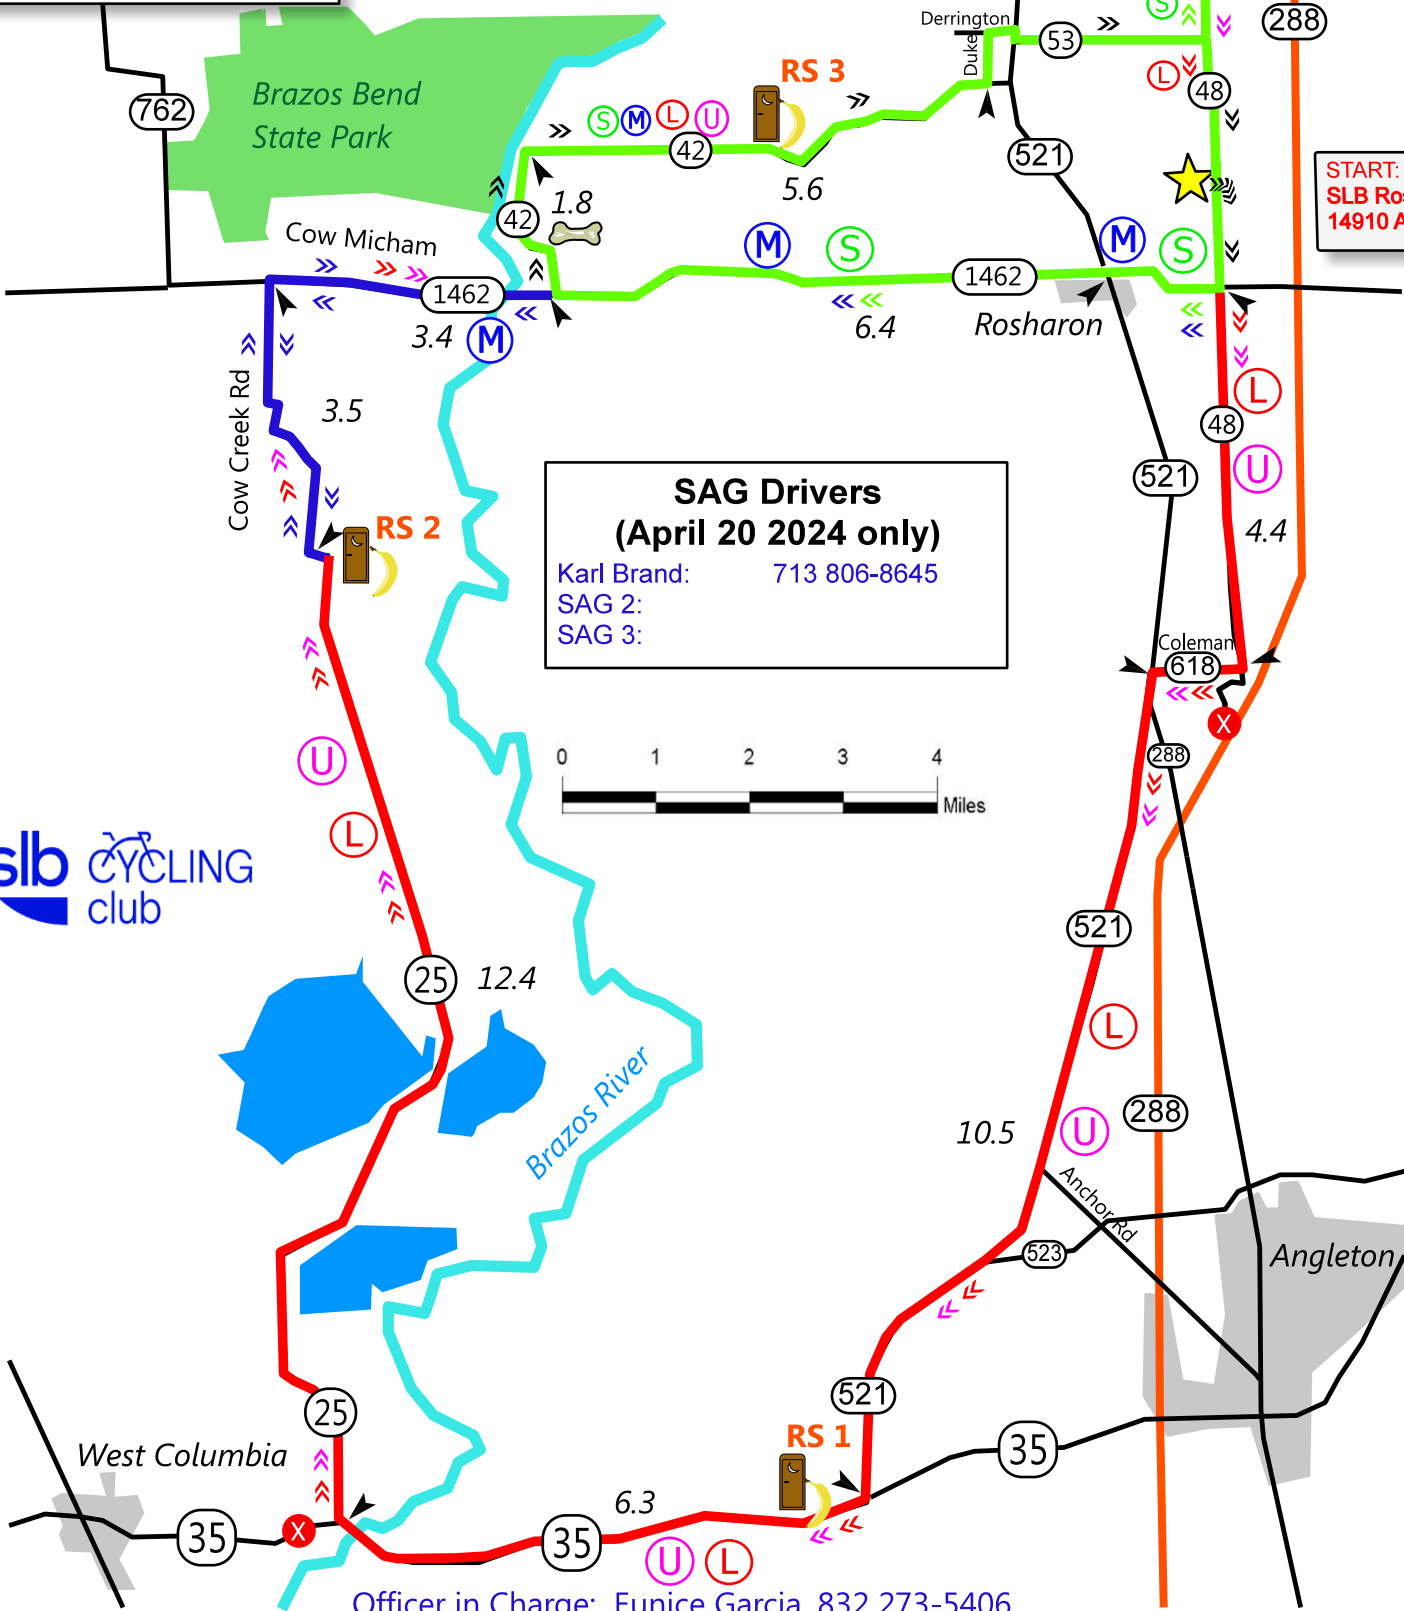

# Rosharon I

Ultra	63.1 miles
Long	54.9 miles
Medium	43.1 miles
Short	29.4 miles

- Known store      🌙 Rest stop
- 9.5 Miles between 🏠 Deluxe rest stop
- 🚧 Rough road      🛖 Known dog(s)
- 🚊 Rail line      🐕

**SAG Drivers  
(April 20 2024 only)**

Karl Brand: 713 806-8645  
 SAG 2:  
 SAG 3:

START:  
**SLB Rosharon**  
**14910 Airline**

Officer in Charge: Eunice Garcia, 832 273-5406