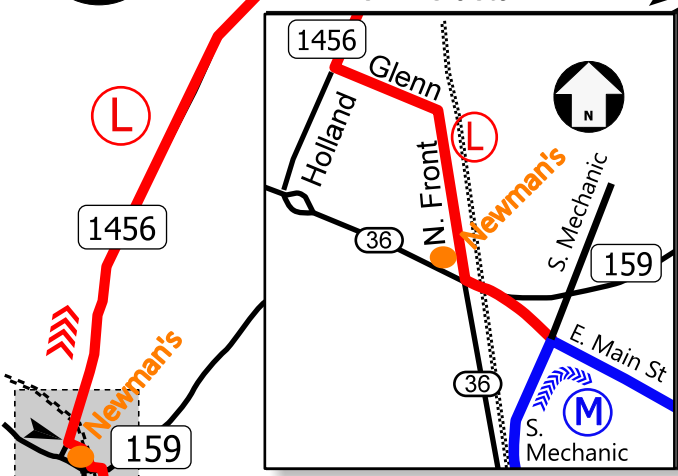

### SF Austin II-D

Long	61.2 miles
Medium	45.7 miles
Short	32.9 miles

Known store Rest stop   
 Miles between Deluxe rest stop   
 Rough road Known dog(s)

Start:  
SF Austin State Park

Caution: rough and winding road. Be alert for holes and oncoming traffic.

### SAG Drivers (for Feb 4, 2024 only)

Christopher McKeown: 832 247-0251  
 Chandra Sirigiri: 281 797-1649  
 SAG3:

Officer-in-charge: Laura Zavala, 281 703-0588