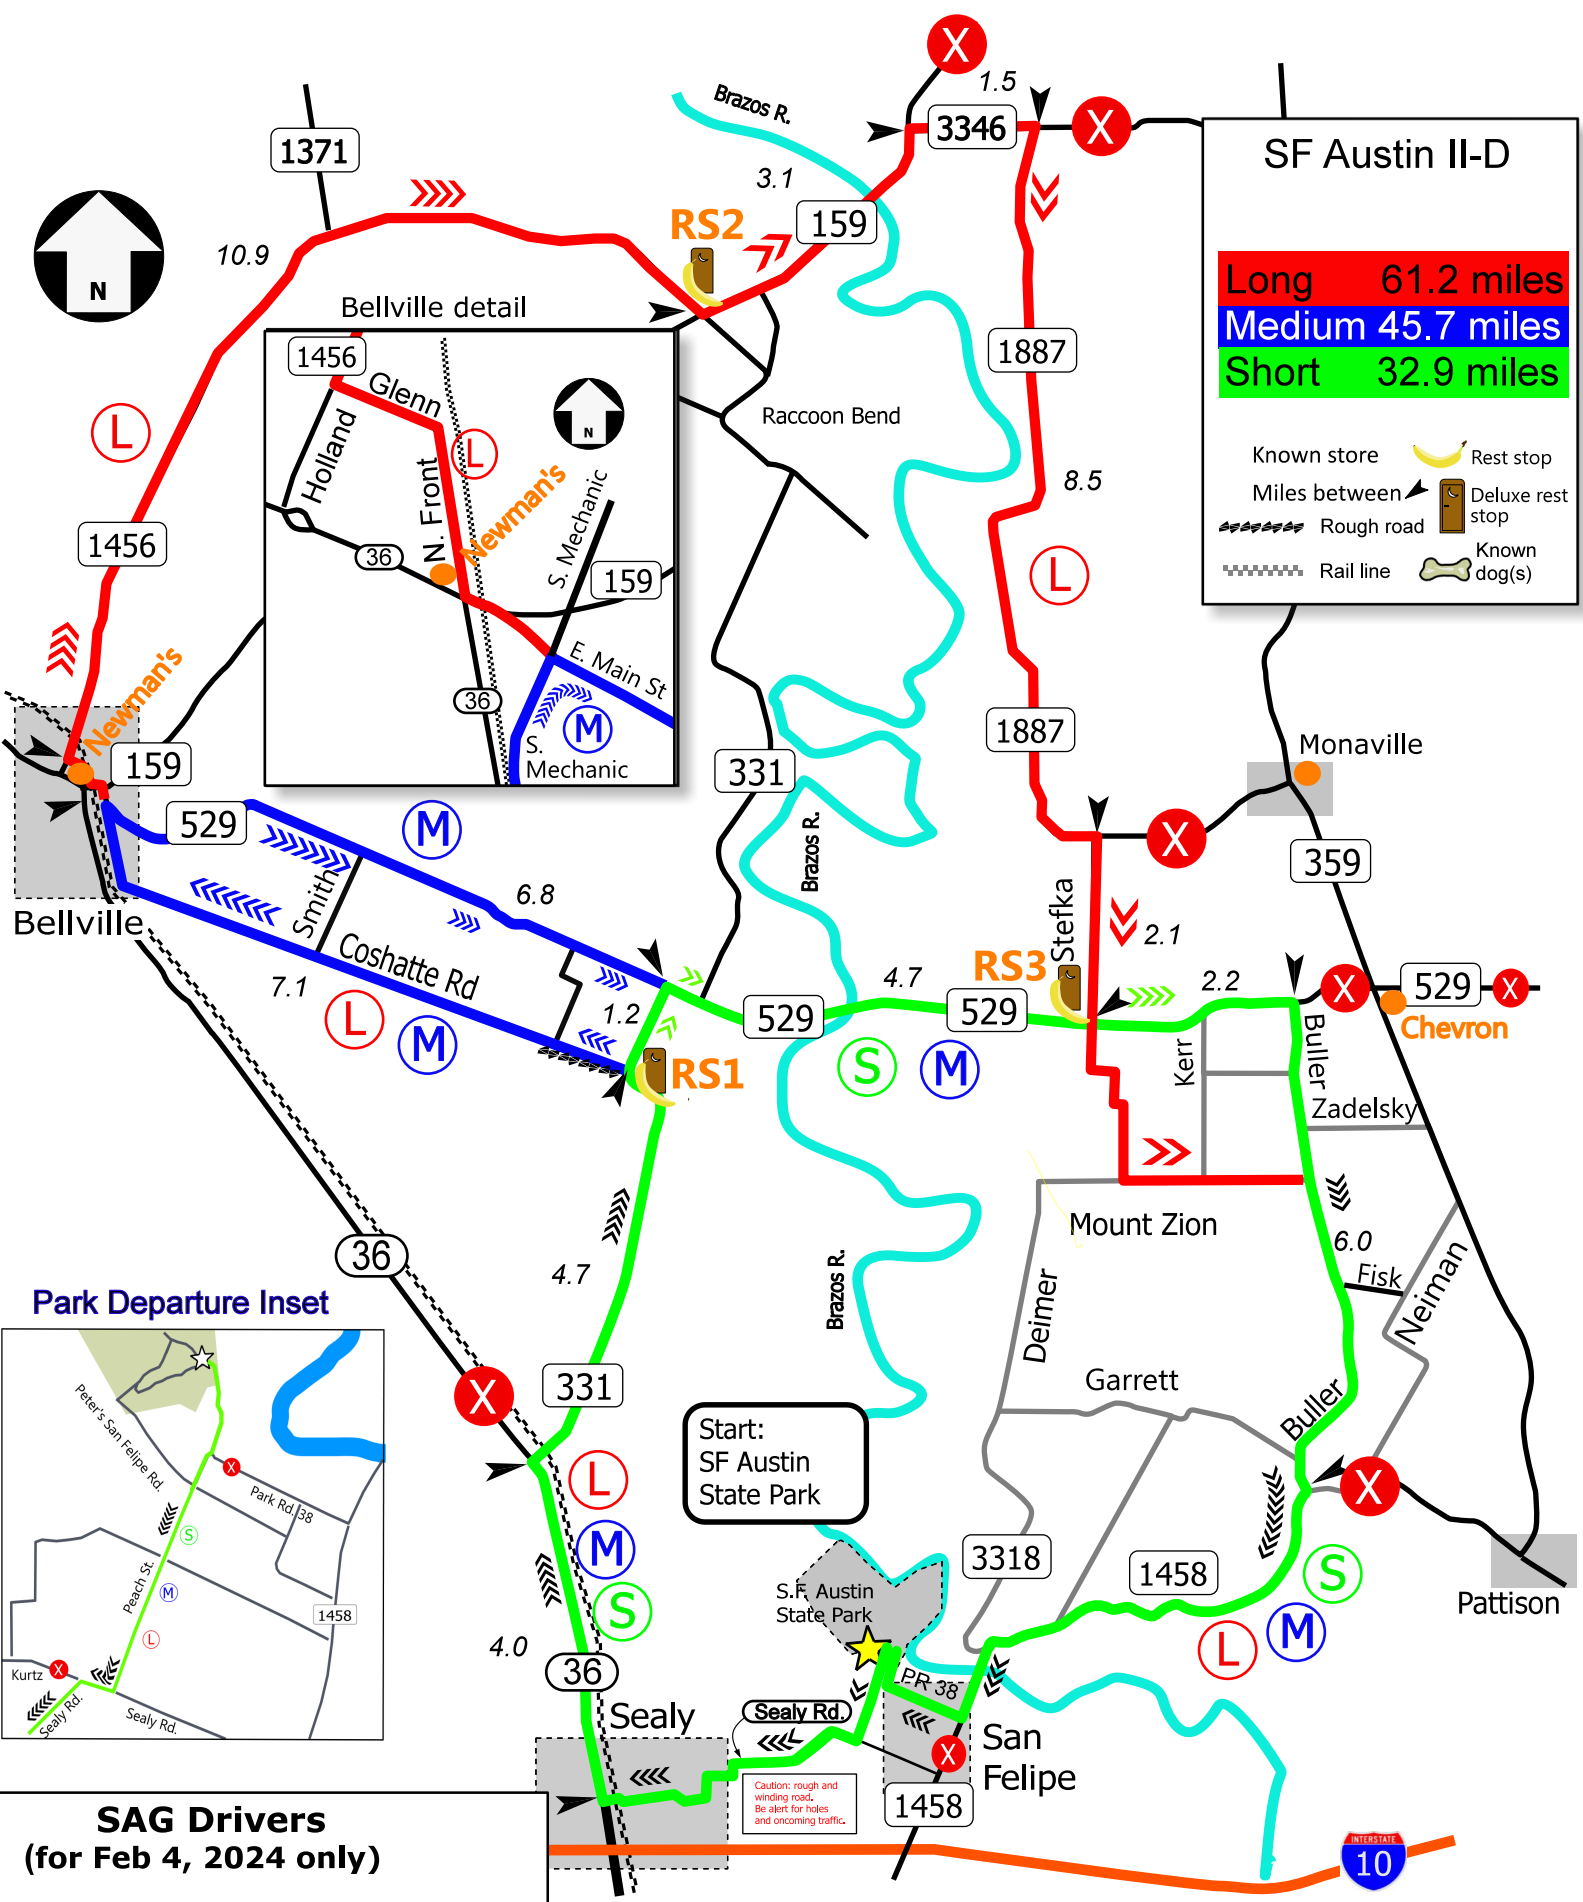

### SF Austin II-D

Long	61.2 miles
Medium	45.7 miles
Short	32.9 miles

Known store Rest stop   
 Miles between Deluxe rest stop   
 Rough road Known dog(s)

Start:  
SF Austin State Park

Caution: rough and winding road. Be alert for holes and oncoming traffic.

### SAG Drivers (for Feb 4, 2024 only)

Christopher McKeown: 832 247-0251  
 Chandra Sirigiri: 281 797-1649  
 SAG3:

Officer-in-charge: Laura Zavala, 281 703-0588