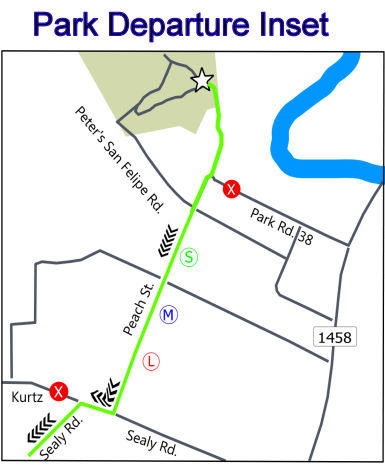

### SF Austin II-D

Long	61.2 miles
Medium	45.7 miles
Short	32.9 miles

Known store Rest stop   
 Miles between Deluxe rest stop   
 Rough road Known dog(s)

Start:  
SF Austin State Park

Caution: rough and winding road. Be alert for holes and oncoming traffic.