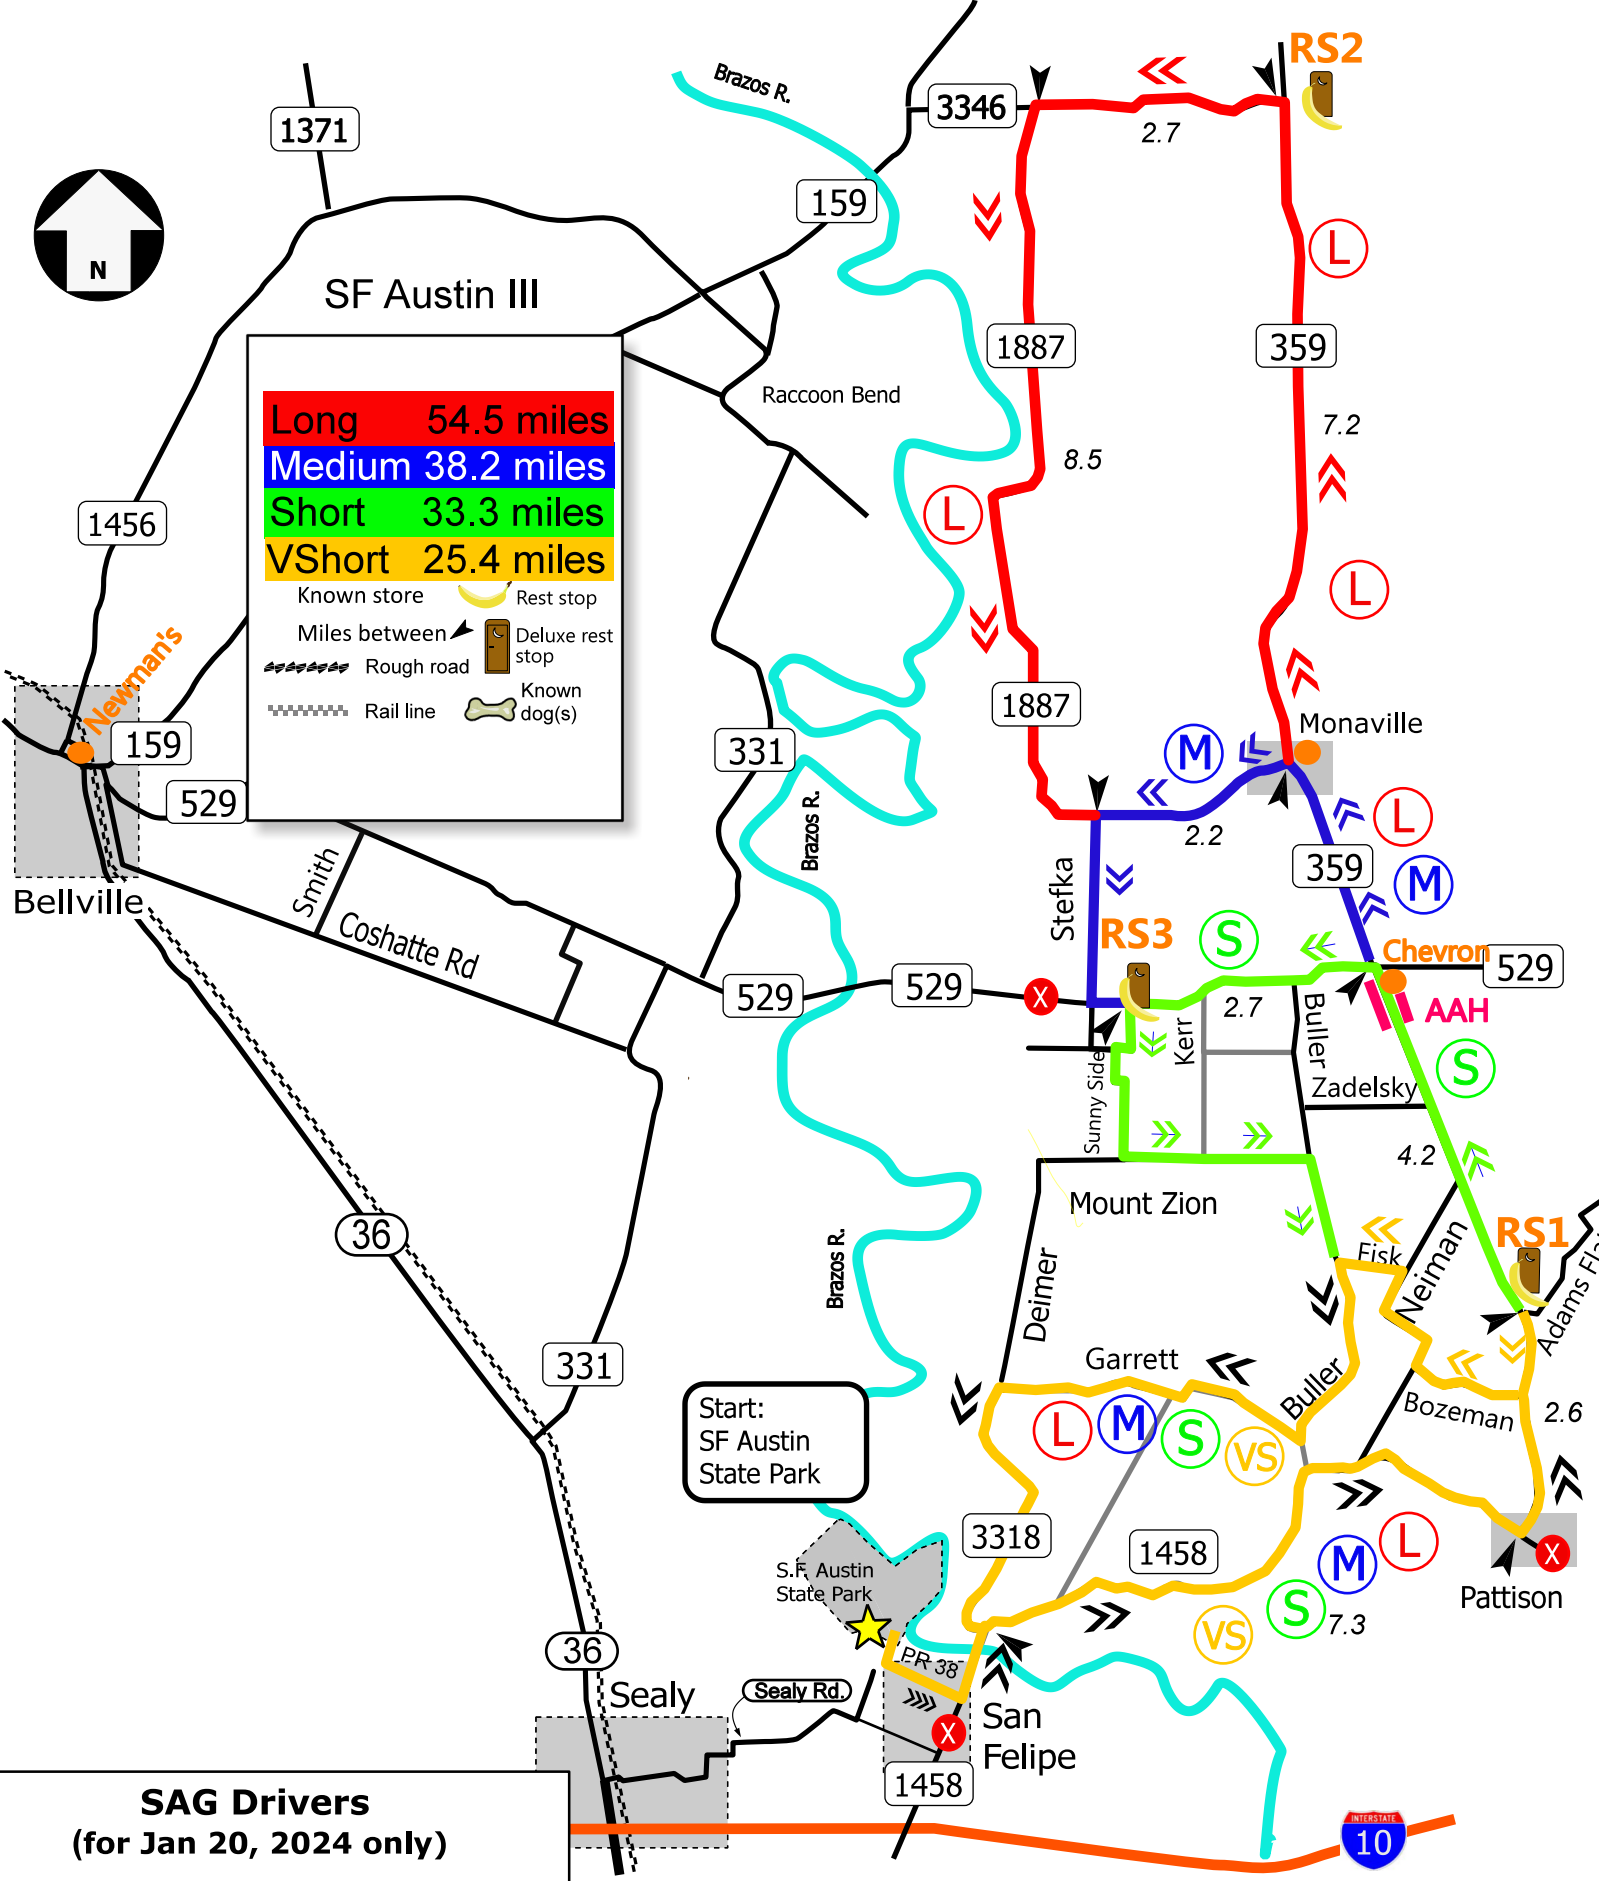

| | |
|--------|------------|
| Long | 54.5 miles |
| Medium | 38.2 miles |
| Short | 33.3 miles |
| VShort | 25.4 miles |

Known store Rest stop
Miles between Deluxe rest stop
 Rough road Known dog(s)
 Rail line

Start:
SF Austin
State Park

SAG Drivers
(for Jan 20, 2024 only)

Kevin Ford: 832 361-9620
Joseph Fang: 281 881-1065
Kenny Smith: 713 501-4012

Officer-in-charge: **TBD**