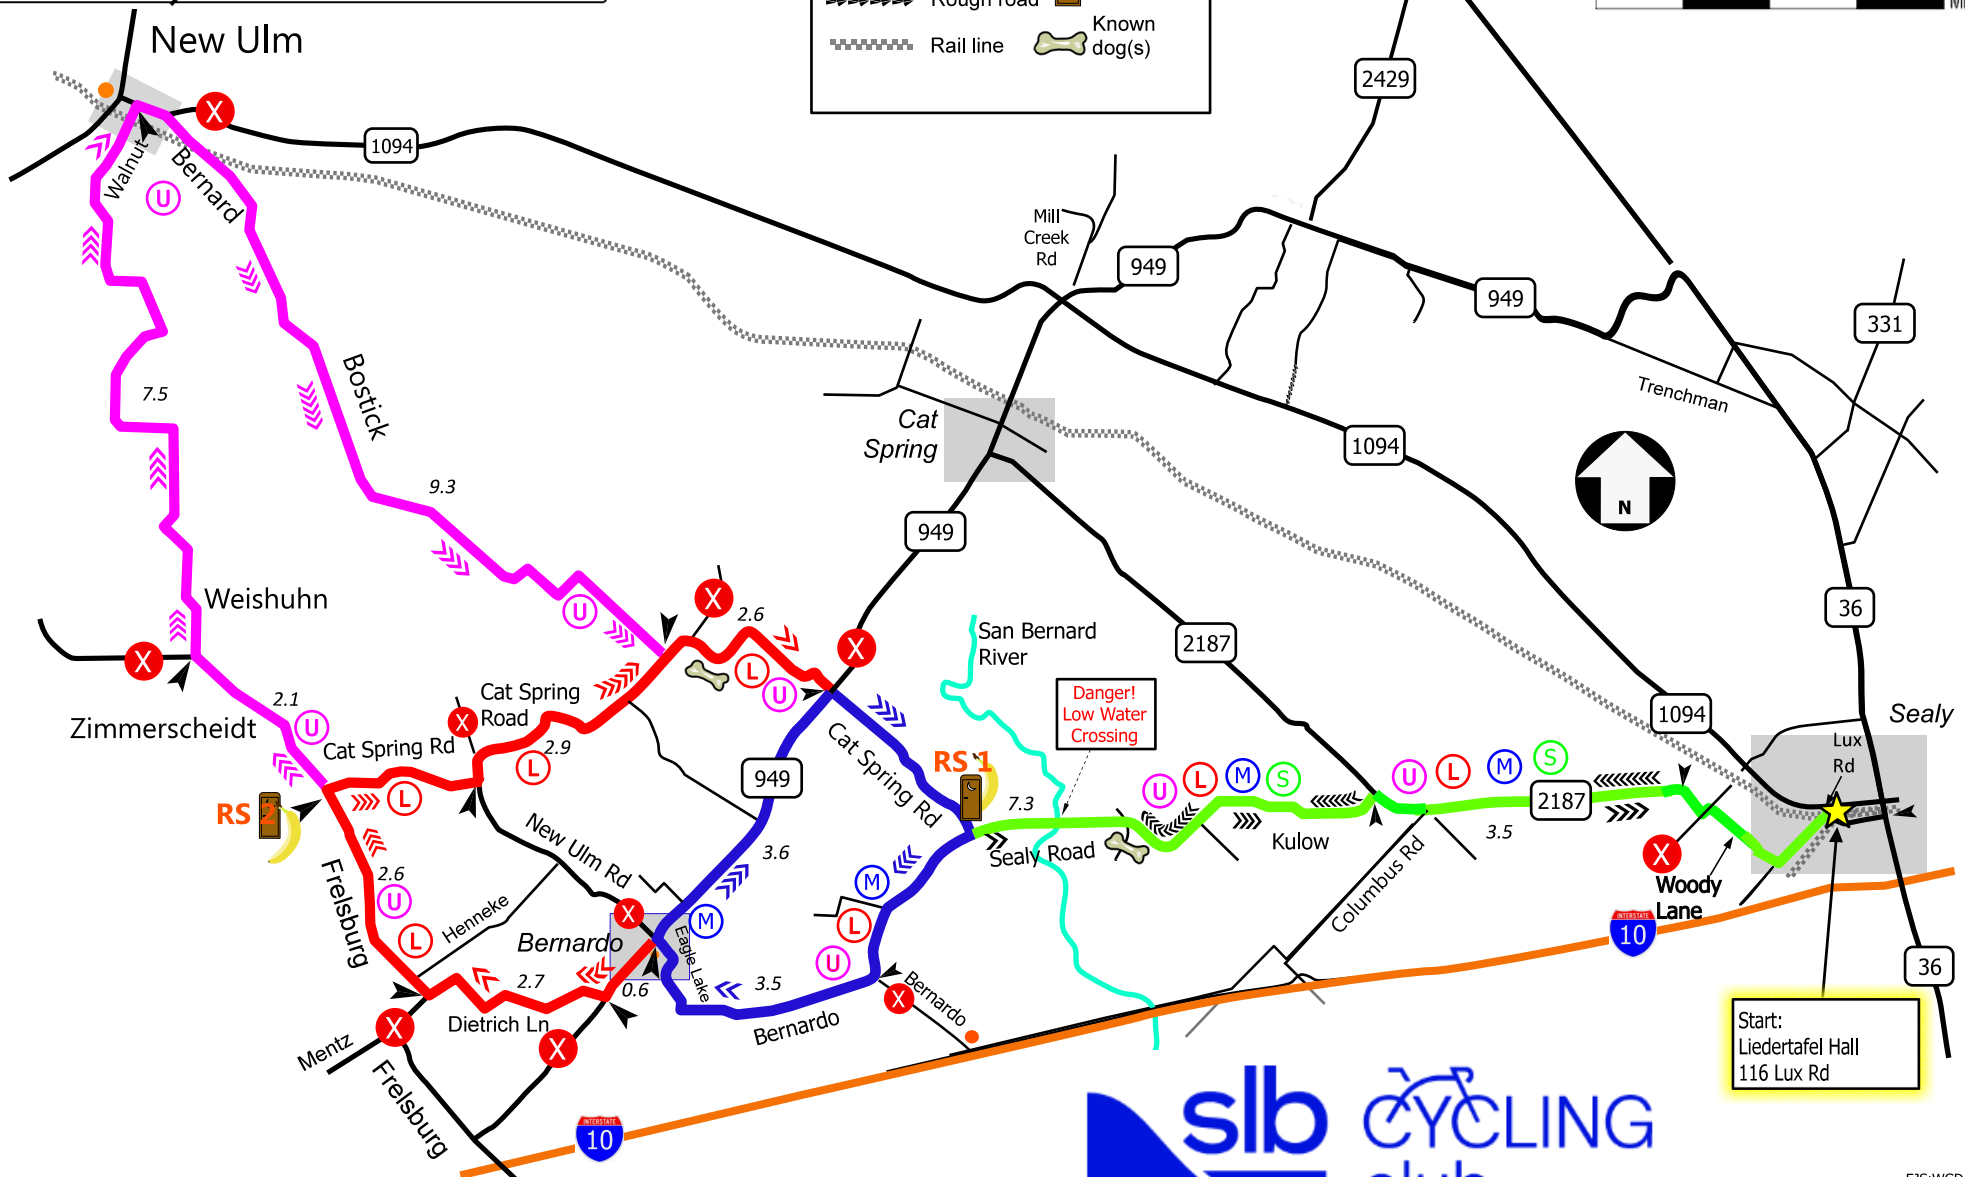

Sealy IVb

Ultra	57.7 miles
Long	43.4 miles
Medium	33.9 miles
Short	22.5 miles

- Known store
- ☺ Rest stop
- ☺ Deluxe rest stop
- ☺ Known dog(s)
- ☺ Rough road
- ⚡ Rail line

9.5 Miles between ↗

SAG Drivers
(for Jan 27 2024 only)

Kevin Ford: 832 361-9620
Kenny Smith: 713 501-4012
Sudheer Sura: 281 725-1087

Officer in Charge: Etienne Beney, 832 839-2760