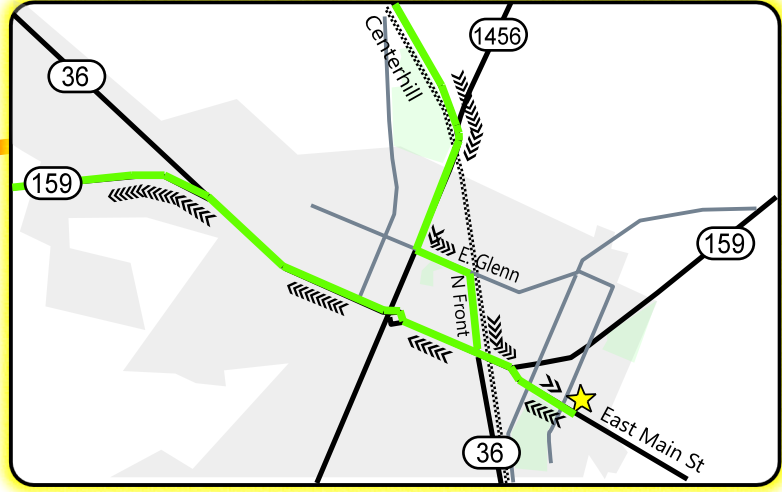

Bellville Detail

Medium Riders:
Green loop first, then Blue.

START:
Austin Co. Fair & Expo
966 E. Main St.
Bellville, TX 77418

Bellville V1c	
Ultra	58.3 miles
Long	49.7 miles
Medium	37.7 miles
Short	29.7 miles

- Known store
- Rest stop
- 9.5 Miles between
- Rough road
- Rail line
- Deluxe rest stop
- Known dog(s)

SAG Drivers
(for Mar 20, 2021 only)

Jim Swetnam 281 224-9428
Manan Ghelani 412 251-7631
SAG 3

Officer-in-Charge: (Start) Joanna Covington, 832 423-6352, (End) Manan Ghelani, 412 251-7631