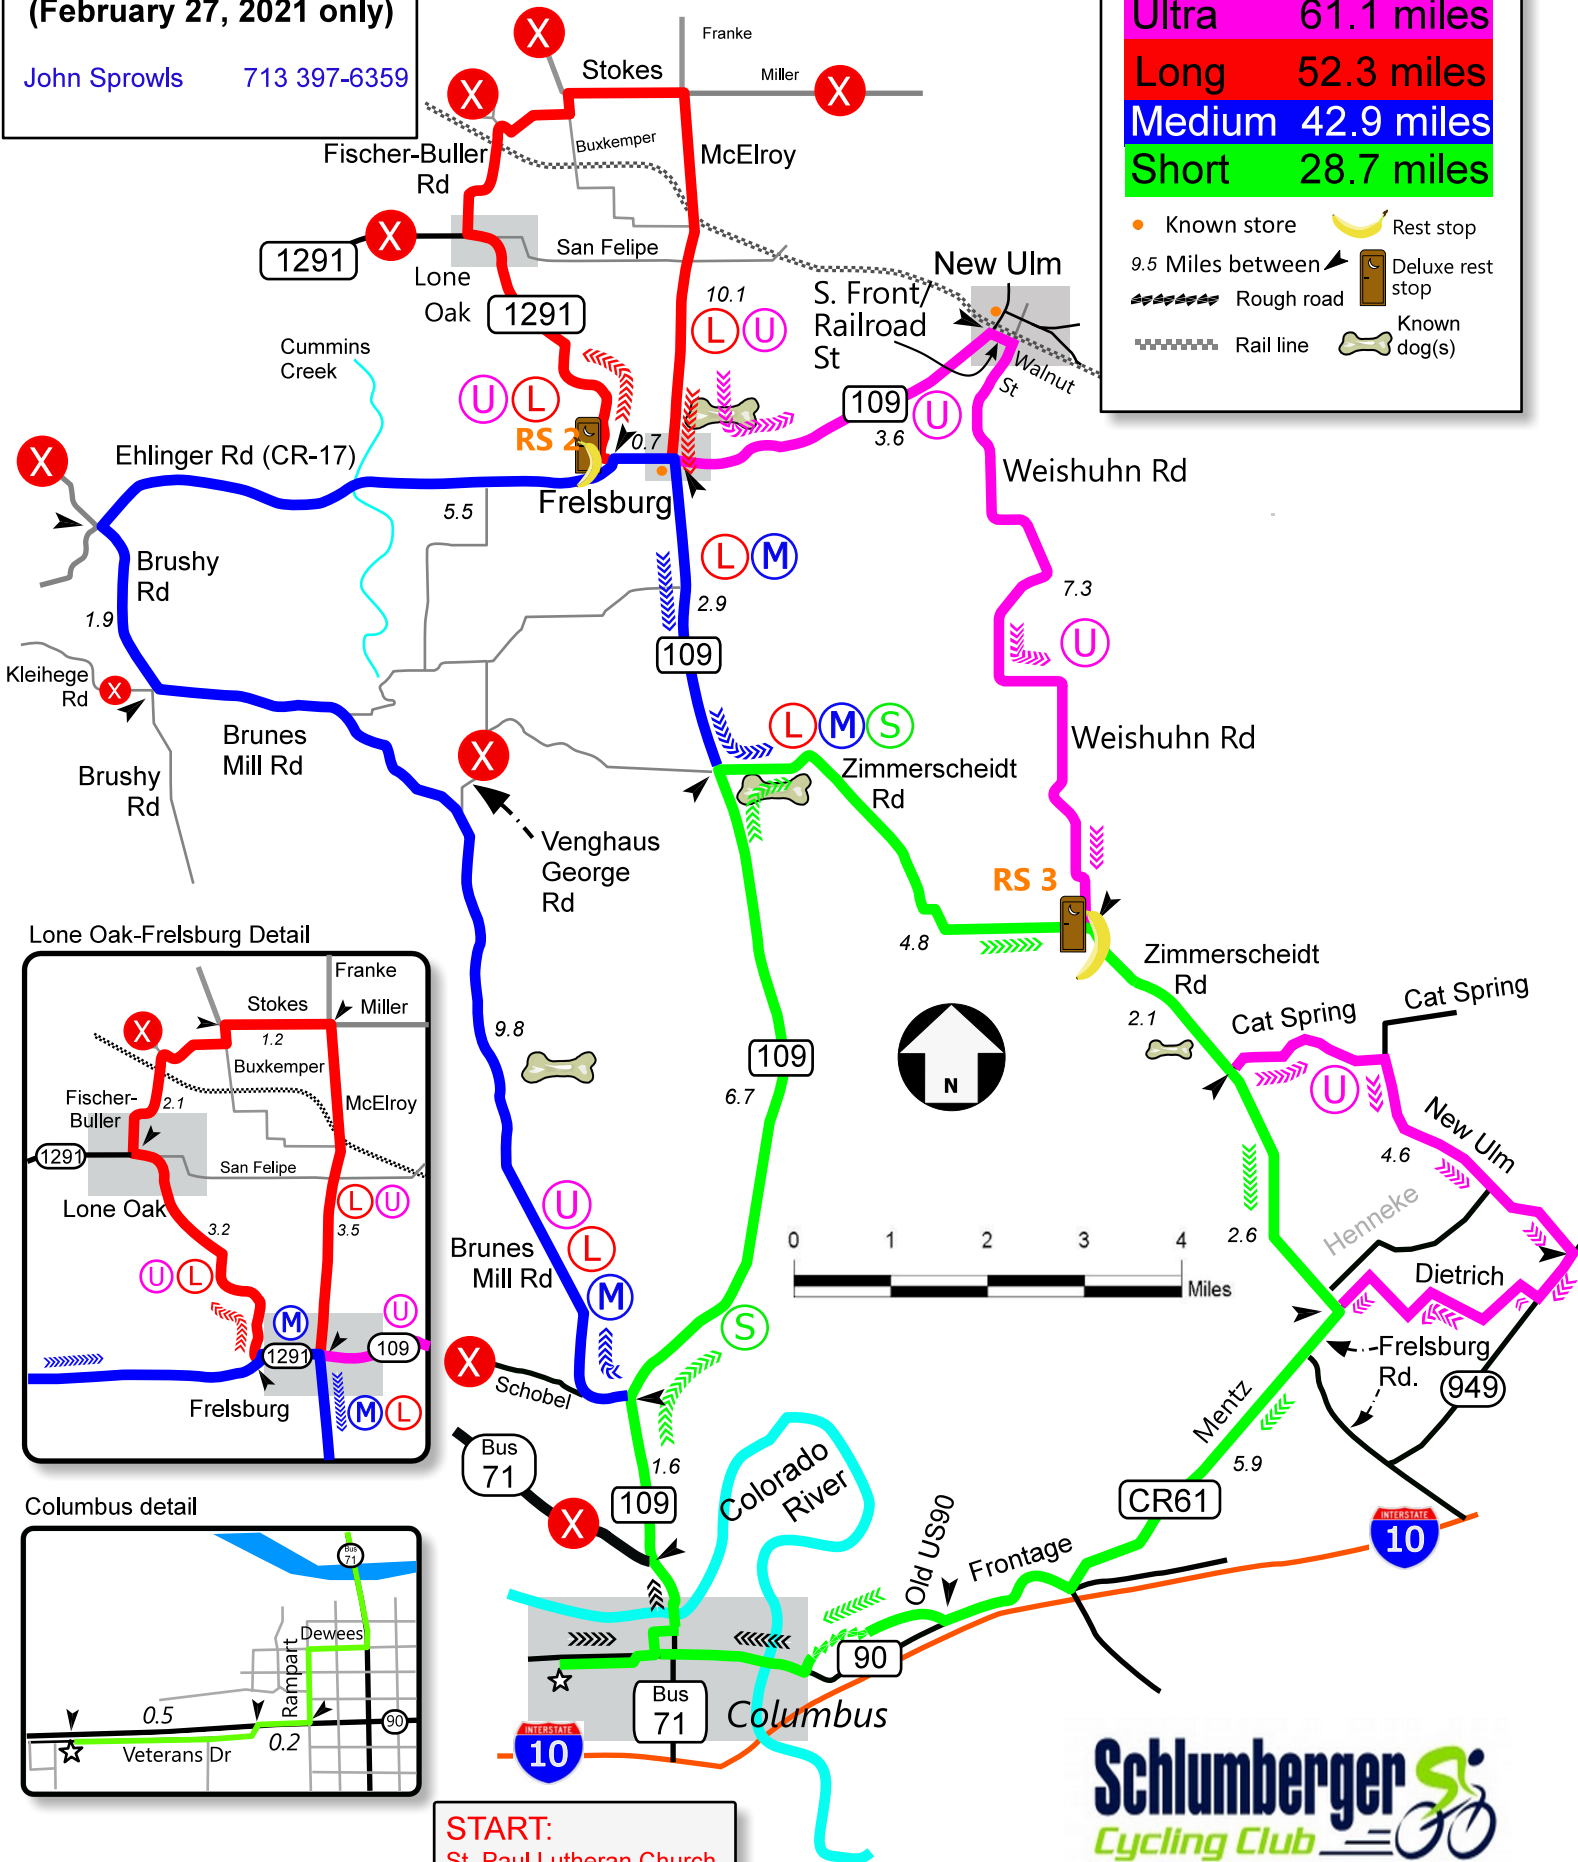

**SAG Drivers  
(February 27, 2021 only)**

John Sprowls 713 397-6359

**Columbus IIIc**

Ultra	61.1 miles
Long	52.3 miles
Medium	42.9 miles
Short	28.7 miles

- Known store
- ☺ Rest stop
- 9.5 Miles between ↗ Deluxe rest stop
- ⚡ Rough road
- 🚶 Rail line
- 🦴 Known dog(s)

Lone Oak-Frelsburg Detail

Columbus detail

**START:**  
St. Paul Lutheran Church  
201 Veterans Dr.  
Columbus, TX 78934

Club officer in charge: **Manan Ghelani, 412 251-7631**