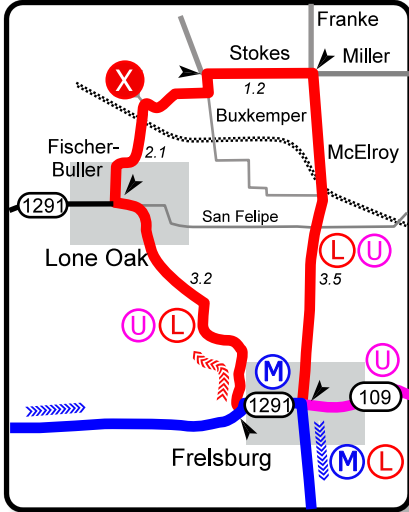

**SAG Drivers  
(February 27, 2021 only)**

John Sprowls 713 397-6359

**Columbus IIIc**

Ultra	61.1 miles
Long	52.3 miles
Medium	42.9 miles
Short	28.7 miles

- Known store
- ☺ Rest stop
- 9.5 Miles between ↗ Deluxe rest stop
- ⚡ Rough road
- 🚶 Rail line
- 🦴 Known dog(s)

Lone Oak-Frelsburg Detail

Columbus detail

**START:**  
St. Paul Lutheran Church  
201 Veterans Dr.  
Columbus, TX 78934

Club officer in charge: **Manan Ghelani, 412 251-7631**