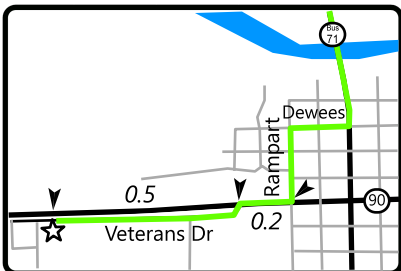

Columbus detail