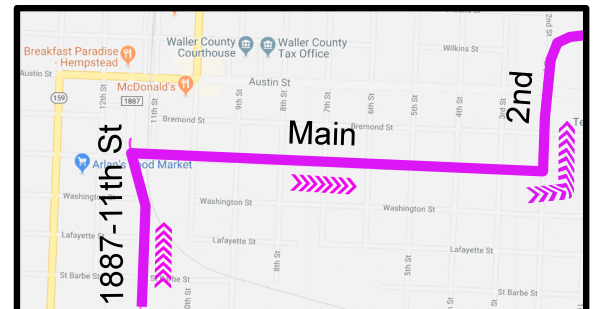

Draft

Dewberry IIIa

Ultra	61.7 miles
Long	49.4 miles
Medium	30.8 miles
Short	13.7 miles

- Known store
- Rest stop
- 9.5 Miles between Deluxe rest stop
- Rough road
- Rail line
- Known dog(s)

SAG Drivers (for Jan 23, 2021 only)

- •
- •
- •

Start:
Dewberry Farm
FM 362

Hempstead Detail

Officer in Charge: