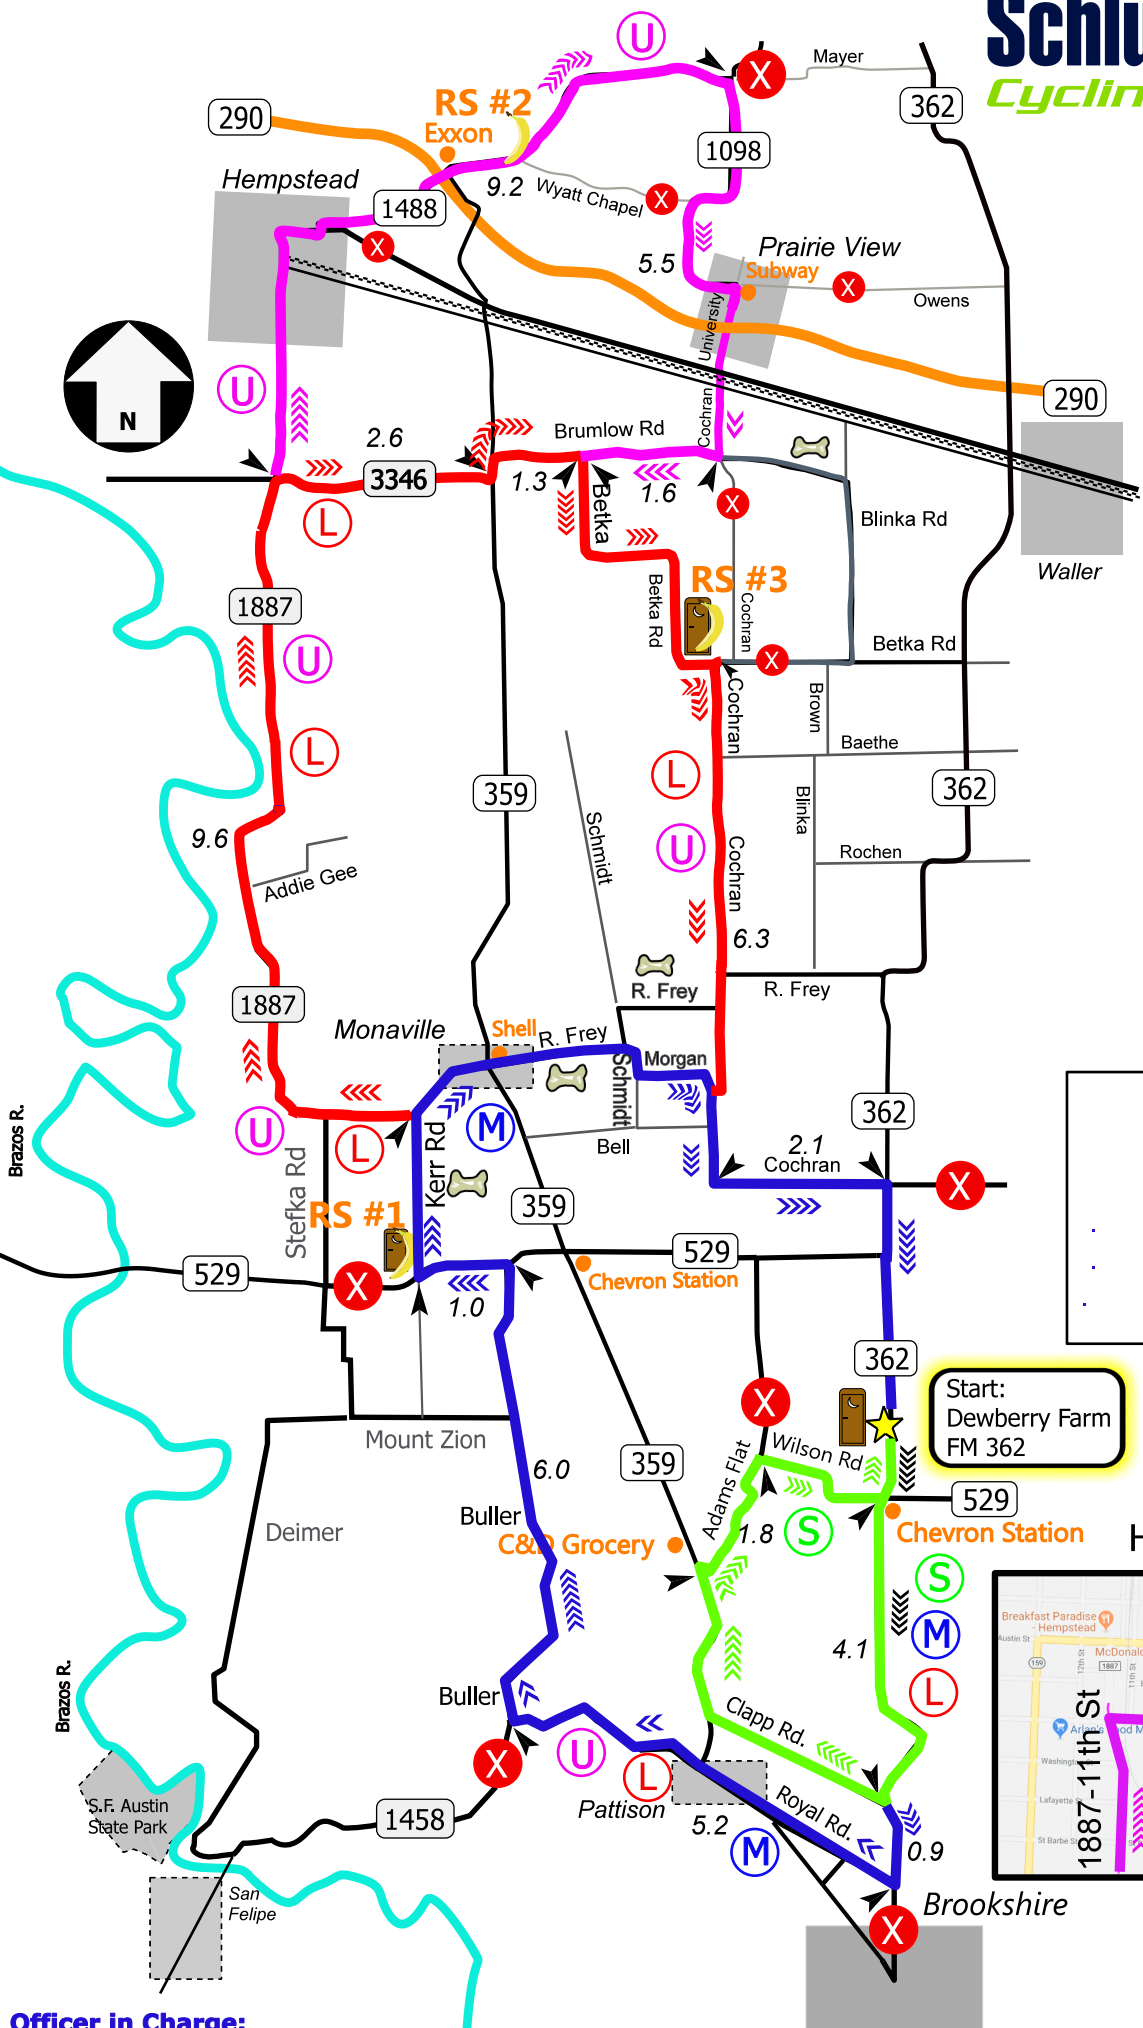

### Dewberry IIIa

Ultra	61.7 miles
Long	49.4 miles
Medium	30.8 miles
Short	13.7 miles

- Known store
-  Rest stop
- 9.5 Miles between  Deluxe rest stop
-  Rough road
-  Rail line
-  Known dog(s)

### SAG Drivers (for Jan 23, 2021 only)

- 
- 
- 

Start:  
Dewberry Farm  
FM 362

### Hempstead Detail

Officer in Charge: