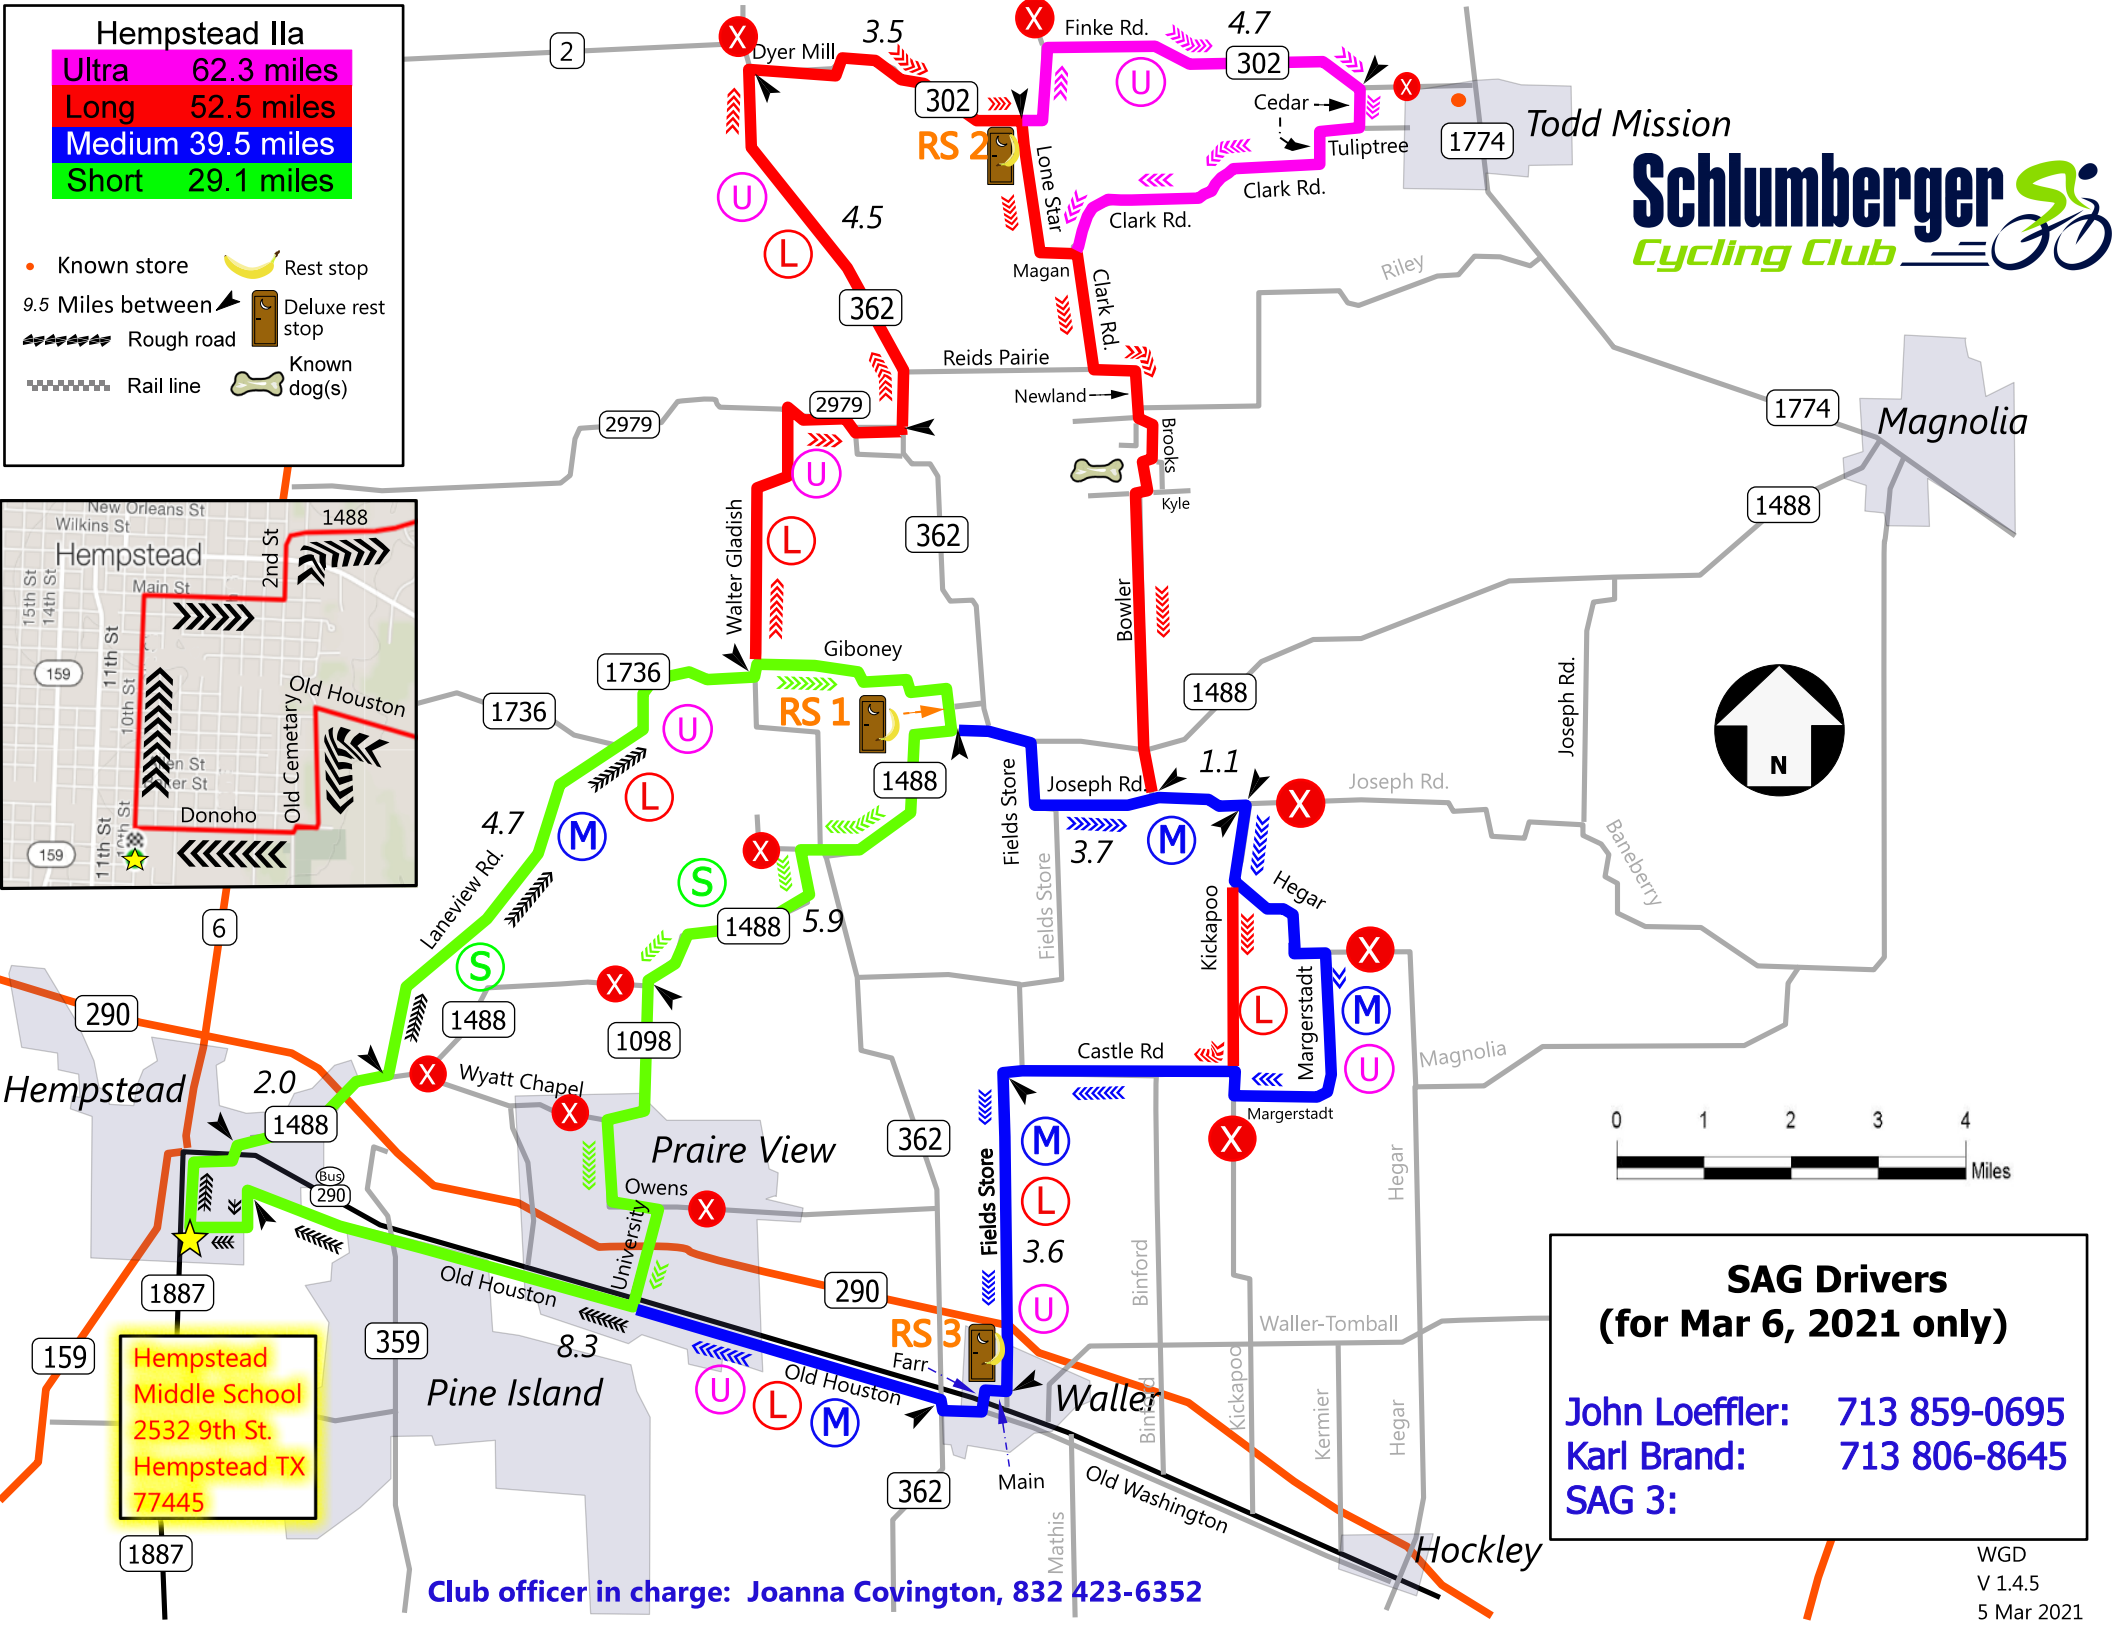

Hempstead IIa	
Ultra	62.3 miles
Long	52.5 miles
Medium	39.5 miles
Short	29.1 miles

- Known store
- ☾ Rest stop
- 🏠 Deluxe rest stop
- ⚡ 9.5 Miles between
- ⚡ Rough road
- ⚡ Rail line
- 🐕 Known dog(s)

Hempstead
 Middle School
 2532 9th St.
 Hempstead TX
 77445

SAG Drivers
(for Mar 6, 2021 only)

John Loeffler: 713 859-0695
Karl Brand: 713 806-8645
SAG 3:

Club officer in charge: Joanna Covington, 832 423-6352