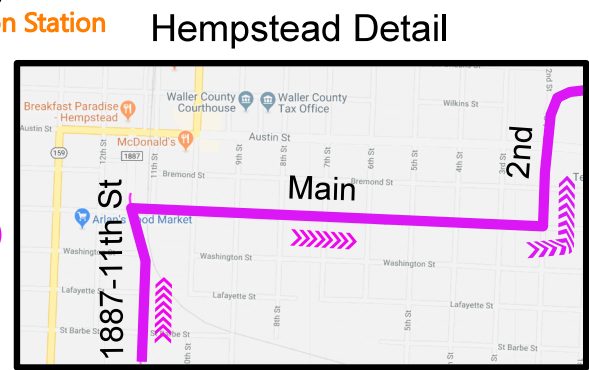

Start:
Pattison VFD
2950 FM 359

Officer in Charge: Manan Ghelani, 412 251-7631