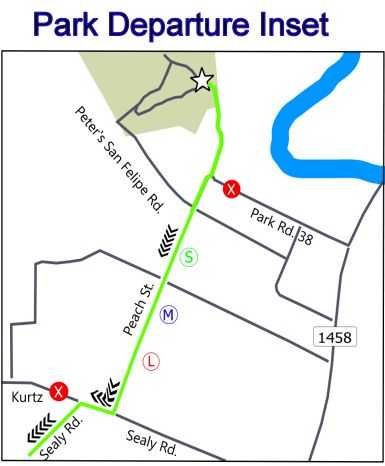

### SF Austin II-D

Ultra	61.2 miles
Long	57.5 miles
Medium	45.8 miles
Short	33.0 miles

- Known store
- Rest stop
- Miles between
- Rough road
- Rail line
- Deluxe rest stop
- Known dog(s)

Start:  
SF Austin  
State Park

Caution: rough and winding road.  
Be alert for holes and oncoming traffic.