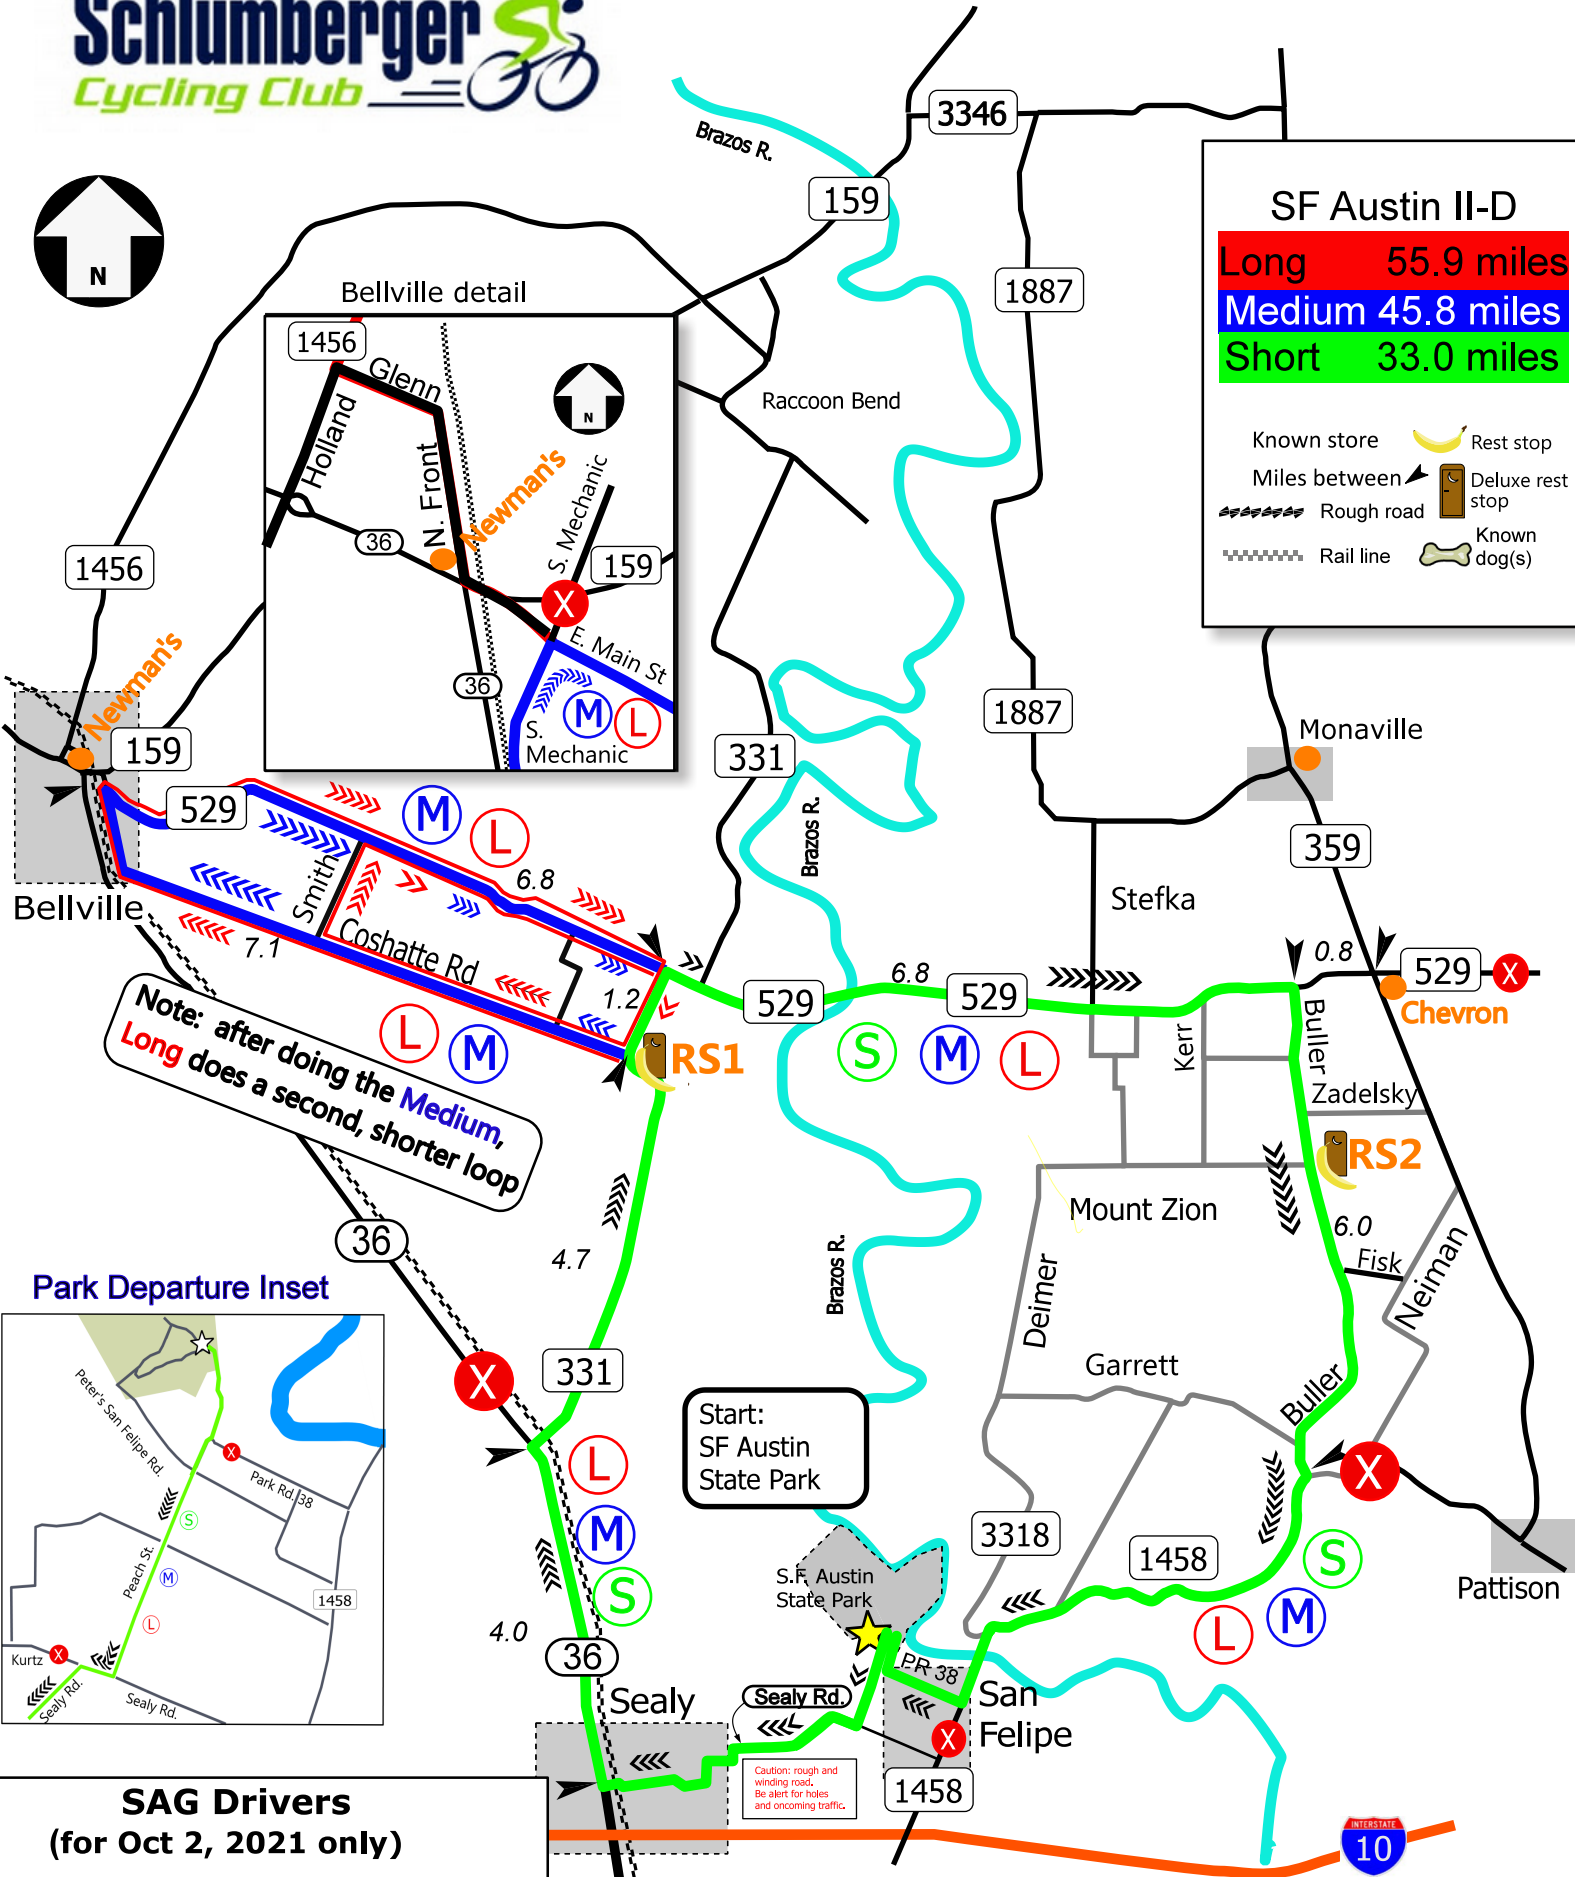

SF Austin II-D

Long	55.9 miles
Medium	45.8 miles
Short	33.0 miles

- Known store
- Rest stop
- Miles between
- Rough road
- Rail line
- Deluxe rest stop
- Known dog(s)

Note: after doing the **Medium**, **Long** does a second, shorter loop