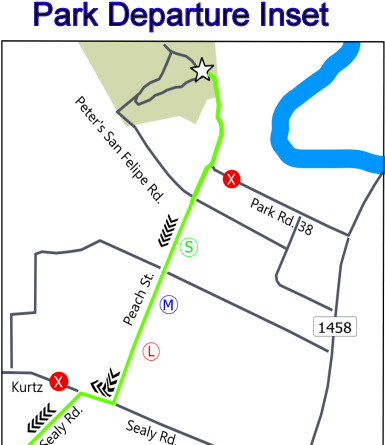

Start: SF Austin State Park

SAG Drivers

(for Oct 2, 2021 only)

Keith Burkart   281-460-5775

SAG 2:

Officer-in-charge: **Kitty Rohde, 713 870-8698**