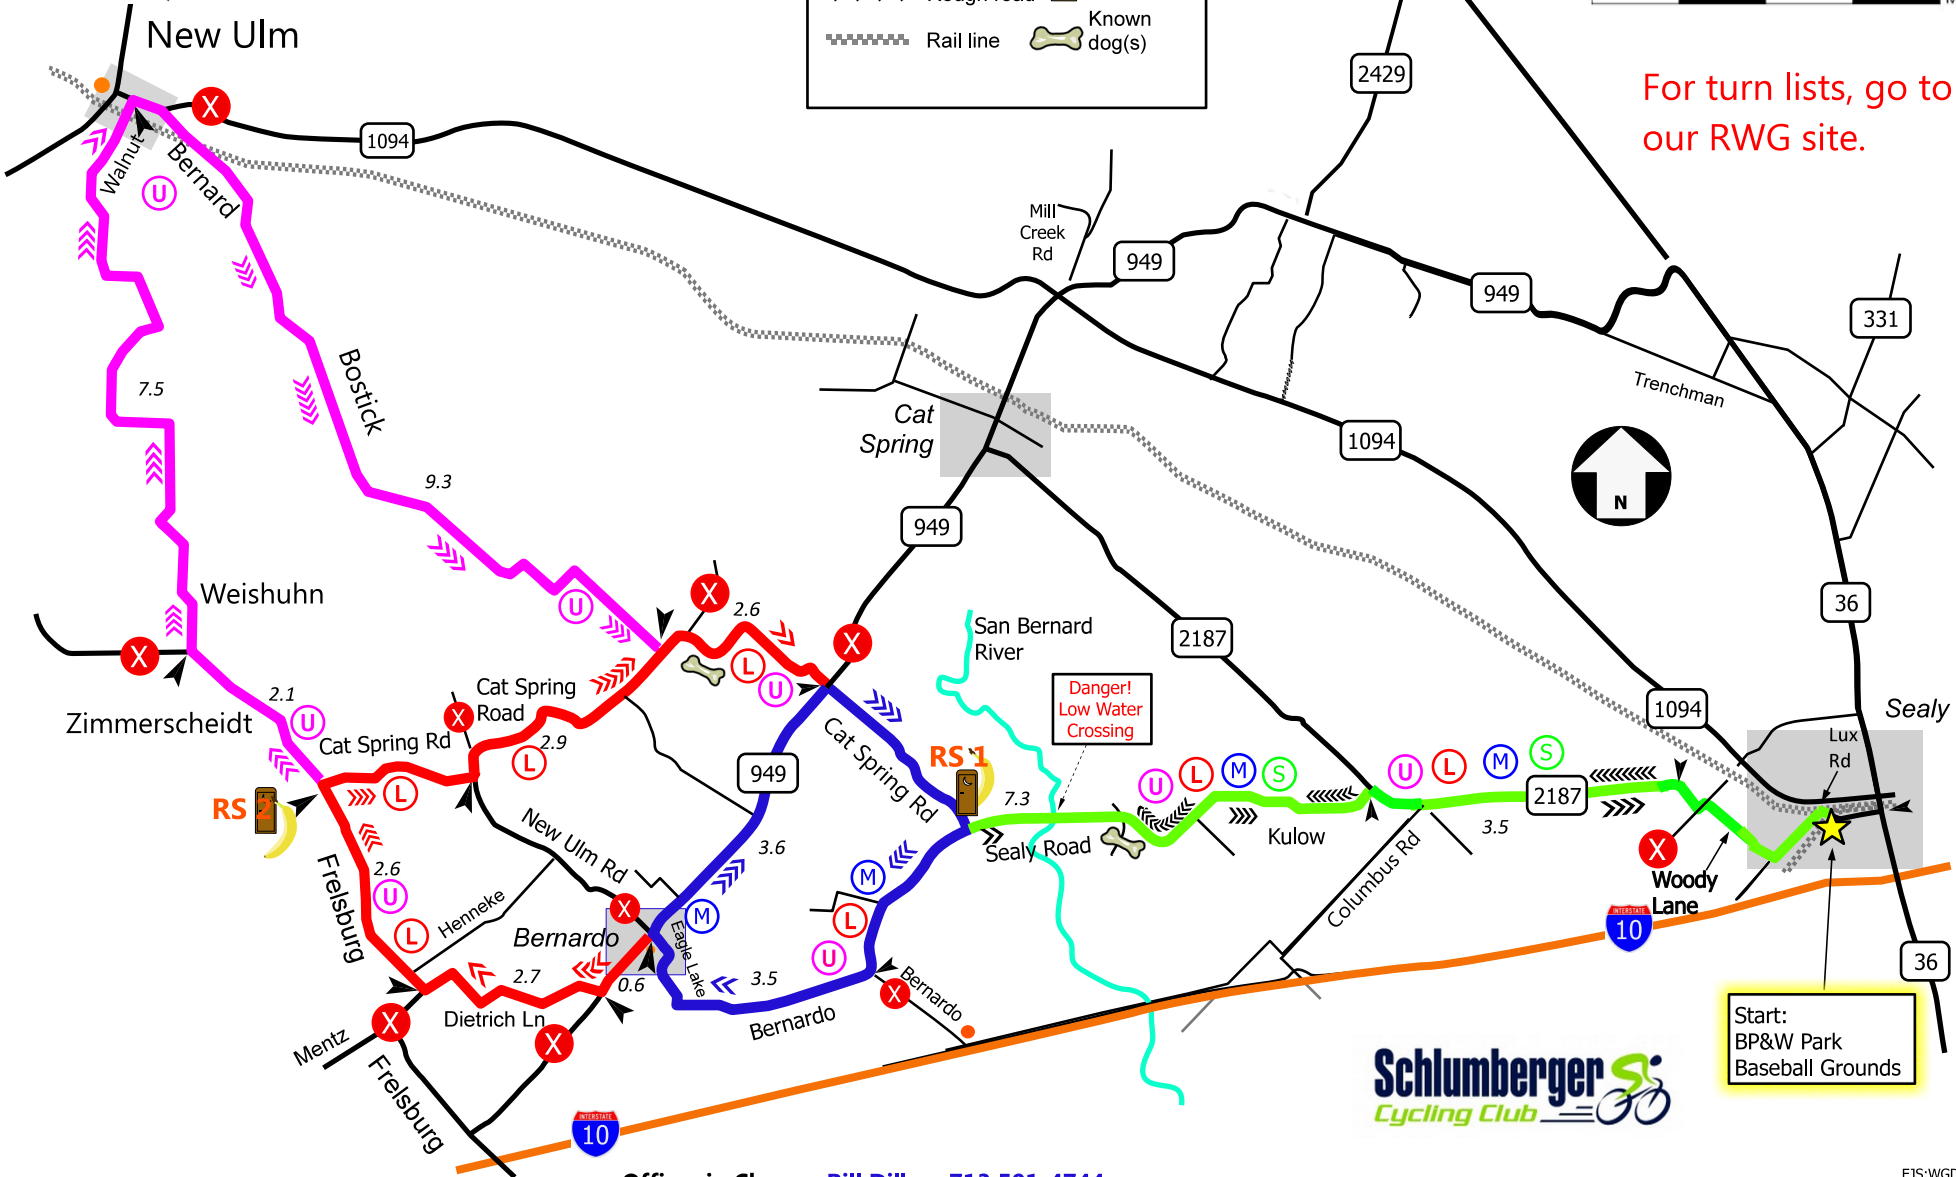

Sealy IV

Ultra	57.7 miles
Long	43.4 miles
Medium	33.9 miles
Short	22.5 miles

- Known store
- ☺ Rest stop
- ☺ Deluxe rest stop
- ☺ Known dog(s)
- ⚡ 9.5 Miles between
- ⚡ Rough road
- ⚡ Rail line

SAG Drivers (for February 6, 2021 only)

Keith Burkart	281 460 5775
Paul Griffith	281 682 0438

For turn lists, go to
our RWG site.

Start:
BP&W Park
Baseball Grounds

Officer in Charge: **Bill Dillon** 713 501-4744