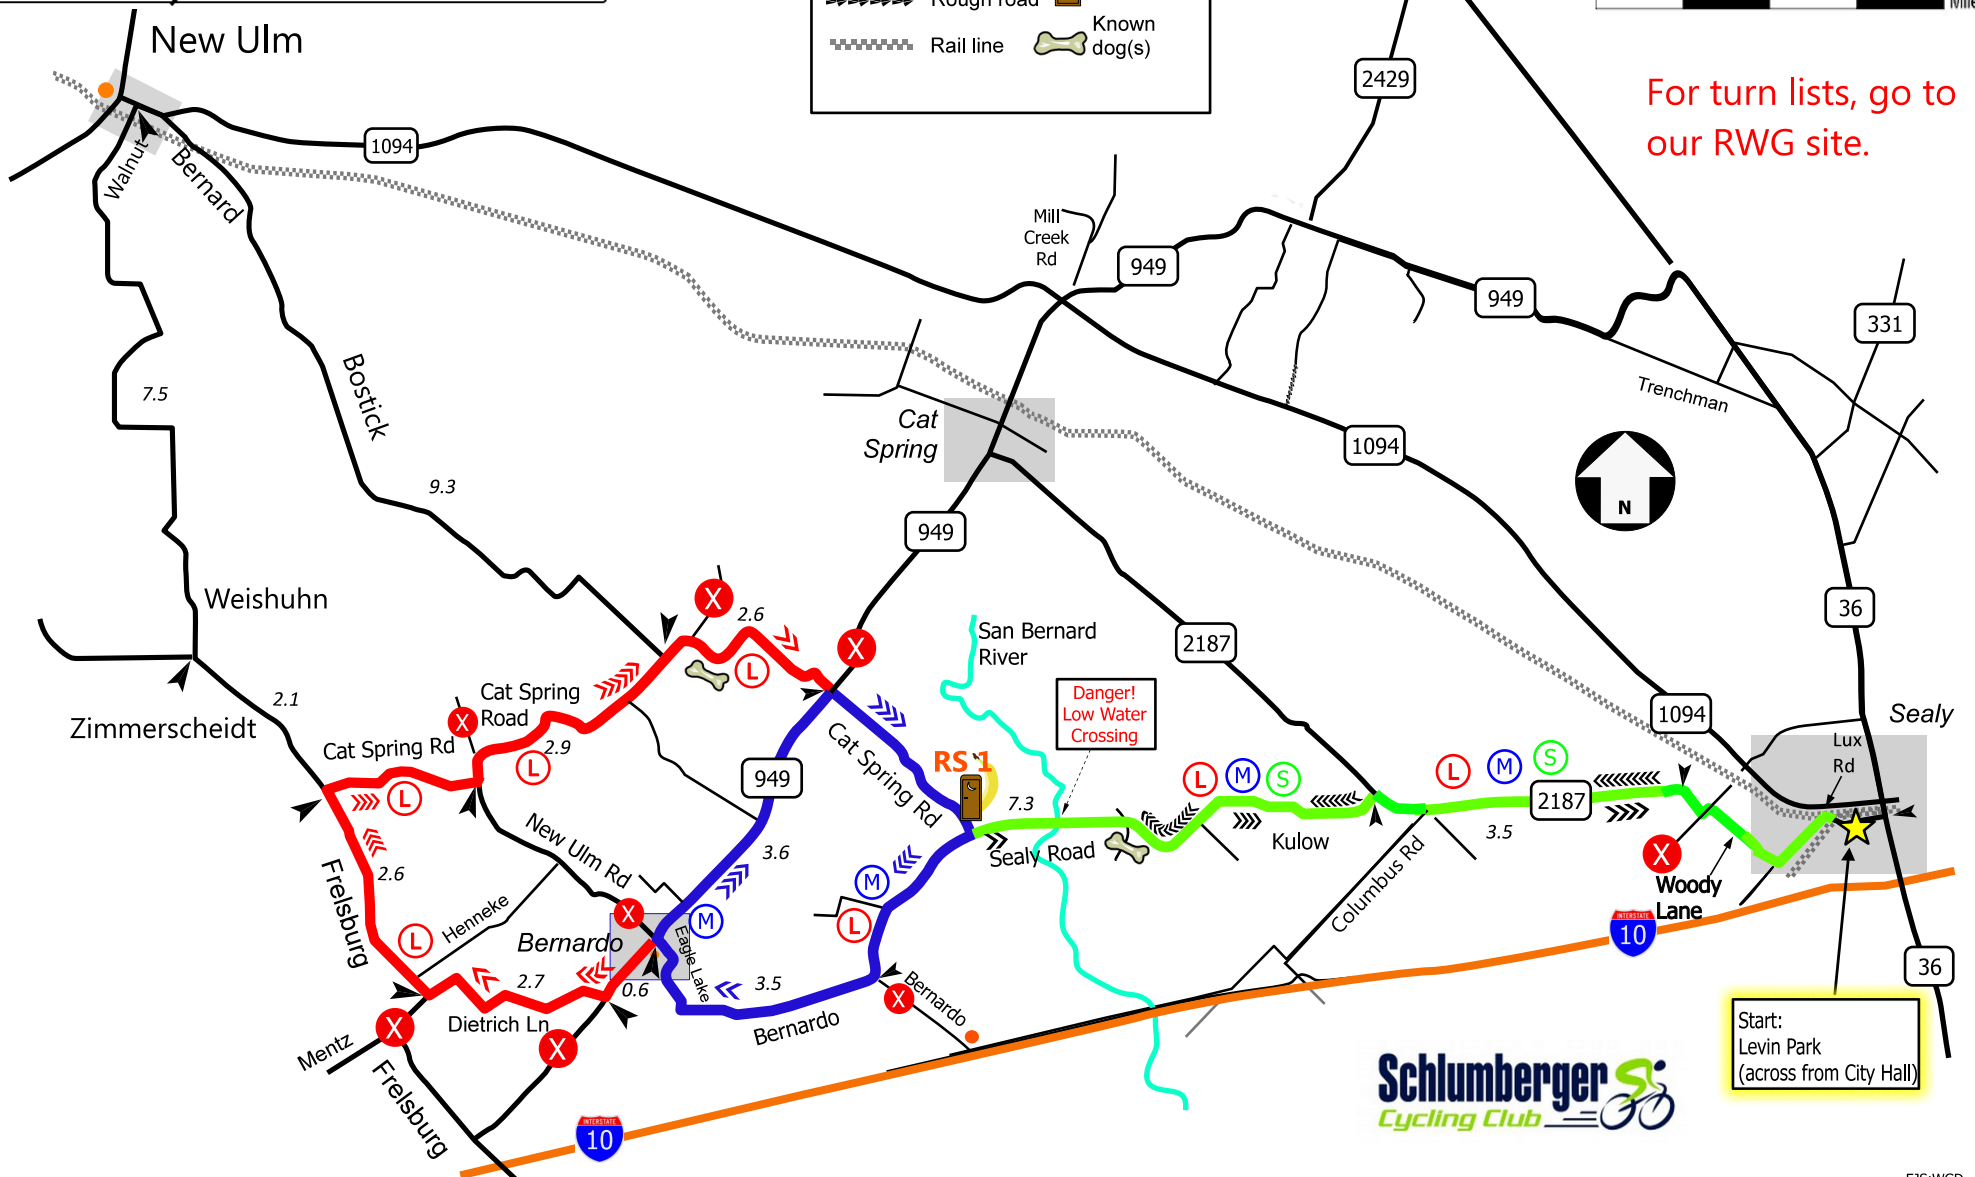

### Sealy IVc

Long	44.2 miles
Medium	34.6 miles
Short	23.3 miles

- Known store
- ☺ Rest stop
- 🏠 Deluxe rest stop
- ⚠️ 9.5 Miles between
- 🚧 Rough road
- 🚂 Rail line
- 🍌 Rest stop
- 🏠 Deluxe rest stop
- 🐕 Known dog(s)

**SAG Drivers**  
(for Aug 28 2021 only)

Pat Castillo: 713 443-4800

SAG 2:

For turn lists, go to  
our RWG site.

Start:  
Levin Park  
(across from City Hall)

Officer in Charge: **Angela Martinez, 409 739-2147**